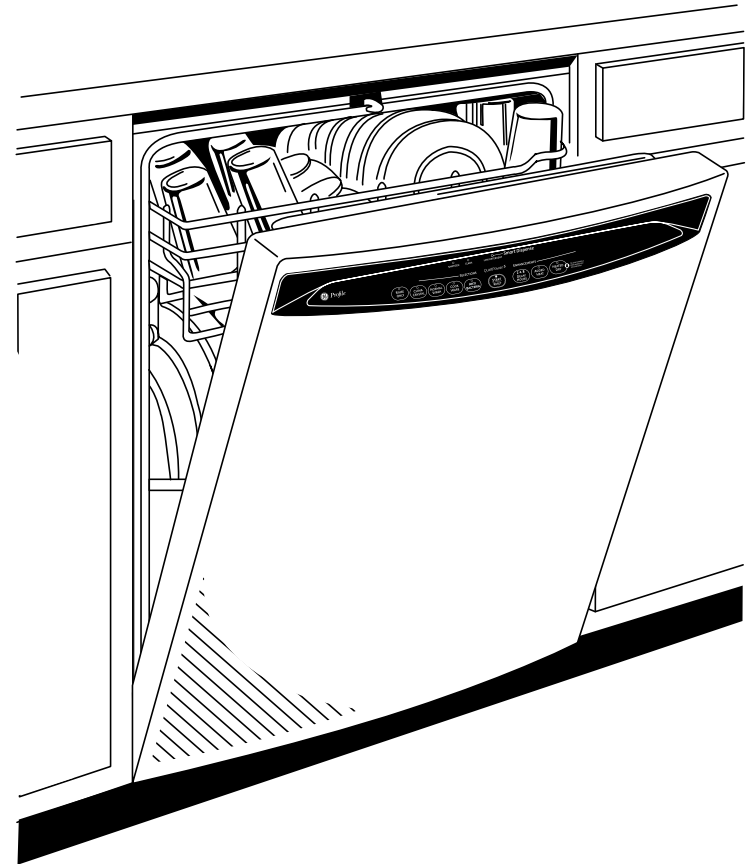

PDW8600/80N

GE Profile™ Dishwasher with SmartDispense™ Technology

Features and Benefits

- SmartDispense™ Technology - Holds an entire bottle of liquid automatic dishwasher detergent, dispensing the right amount based on water hardness and soil levels to get dishes incredibly clean
- Giant Tub with Maximum Capacity Nylon Racking - Holds tall and oversized items; washes 16 place settings at once
- 6-Level BrilliantClean™ Towerless Wash System with CleanSensor™ - Scrubs dishes clean with three full-sized wash arms, six levels of wash action and a sensor that continually monitors and adjusts the wash cycle for a superior clean
- 2/4/8-Hour Delay Start - Makes it easier than ever to wash dishes at any hour taking advantage of reduced energy rates or washing dishes even when the family is asleep
- QuietPower™ 5 Sound Package - Features an enhanced sound-deadening system to seal in sound, keeping the kitchen remarkably quiet
- 2 Sets Fold-Down Tines in Lower Rack - Provides loading flexibility for pots, pans and large bowls
- Light-Touch Electronic Controls - Provide a smooth, sleek surface and requires only a gentle touch to operate
- Model PDW8600NWW – White on white
- Model PDW8600NCC – Bisque on bisque
- Model PDW8600NBB – Black on black
- Model PDW8680NSS – Stainless steel (shown)