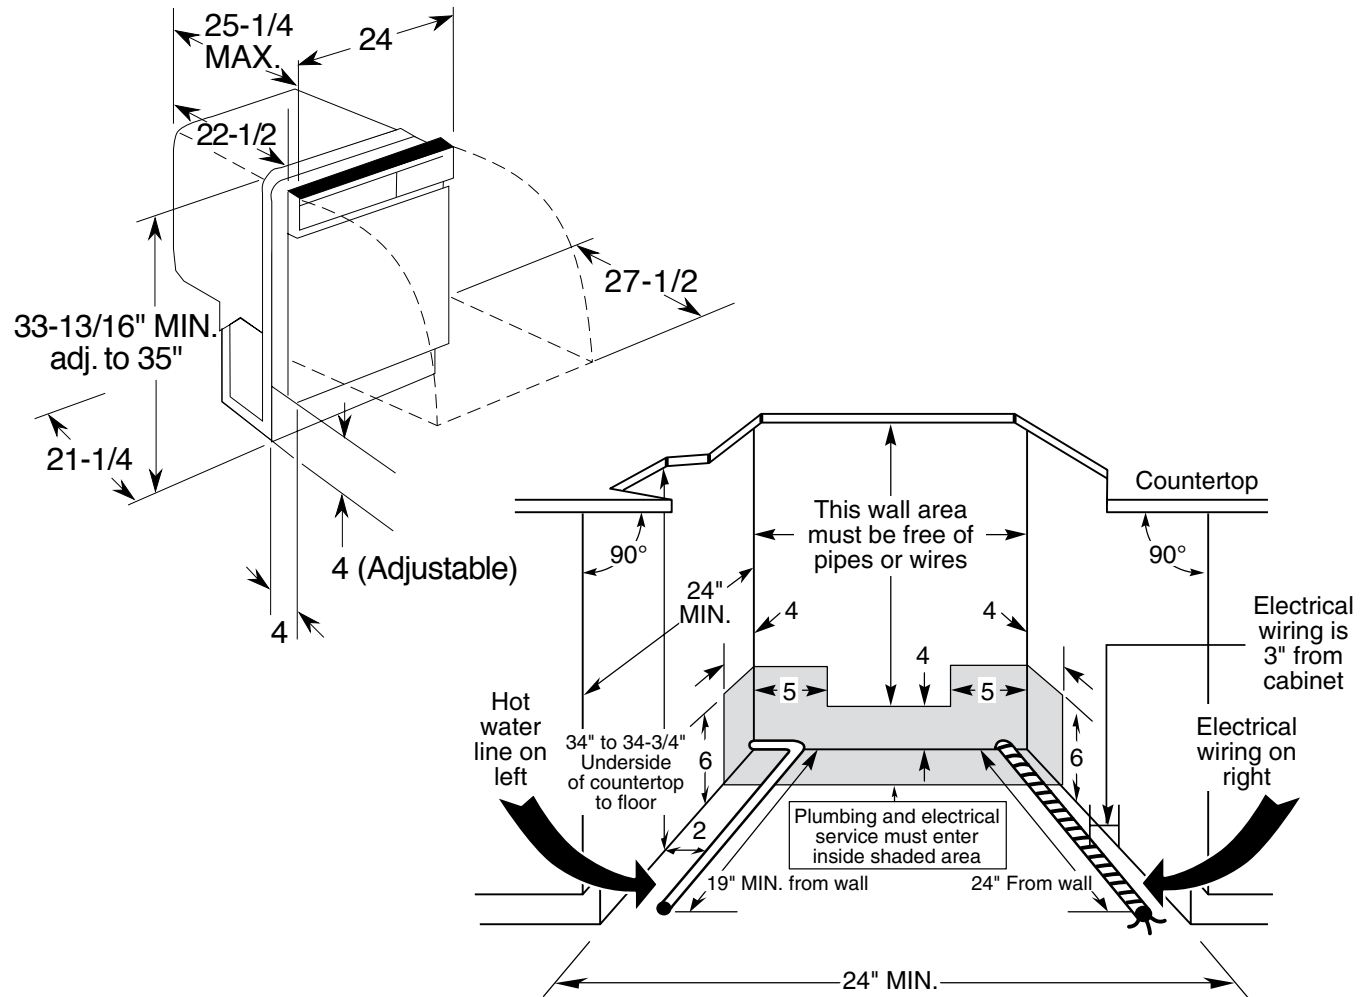

PDW8600/80N

GE Profile™ Dishwasher with SmartDispense™ Technology

Dimensions and Installation Information (in inches)

Electrical Rating

Voltage AC.....	120
Hertz.....	60
Total connected load amperage.....	9.1
Calrod® heater watts max.....	875

For use on adequately wired 120-volt, 15-amp circuit having 2-wire service with a separate ground wire. This appliance must be grounded for safe operation.

Installation Information: Before installing, consult installation instructions packed with product for current dimensional data.

PDW8600/80N

GE Profile™ Dishwasher with SmartDispense™ Technology

Features and Benefits

- SmartDispense™ Technology - Holds an entire bottle of liquid automatic dishwasher detergent, dispensing the right amount based on water hardness and soil levels to get dishes incredibly clean
- Giant Tub with Maximum Capacity Nylon Racking - Holds tall and oversized items; washes 16 place settings at once
- 6-Level BrilliantClean™ Towerless Wash System with CleanSensor™ - Scrubs dishes clean with three full-sized wash arms, six levels of wash action and a sensor that continually monitors and adjusts the wash cycle for a superior clean
- 2/4/8-Hour Delay Start - Makes it easier than ever to wash dishes at any hour taking advantage of reduced energy rates or washing dishes even when the family is asleep
- QuietPower™ 5 Sound Package - Features an enhanced sound-deadening system to seal in sound, keeping the kitchen remarkably quiet
- 2 Sets Fold-Down Tines in Lower Rack - Provides loading flexibility for pots, pans and large bowls
- Light-Touch Electronic Controls - Provide a smooth, sleek surface and requires only a gentle touch to operate
- Model PDW8600NWW – White on white
- Model PDW8600NCC – Bisque on bisque
- Model PDW8600NBB – Black on black
- Model PDW8680NSS – Stainless steel (shown)