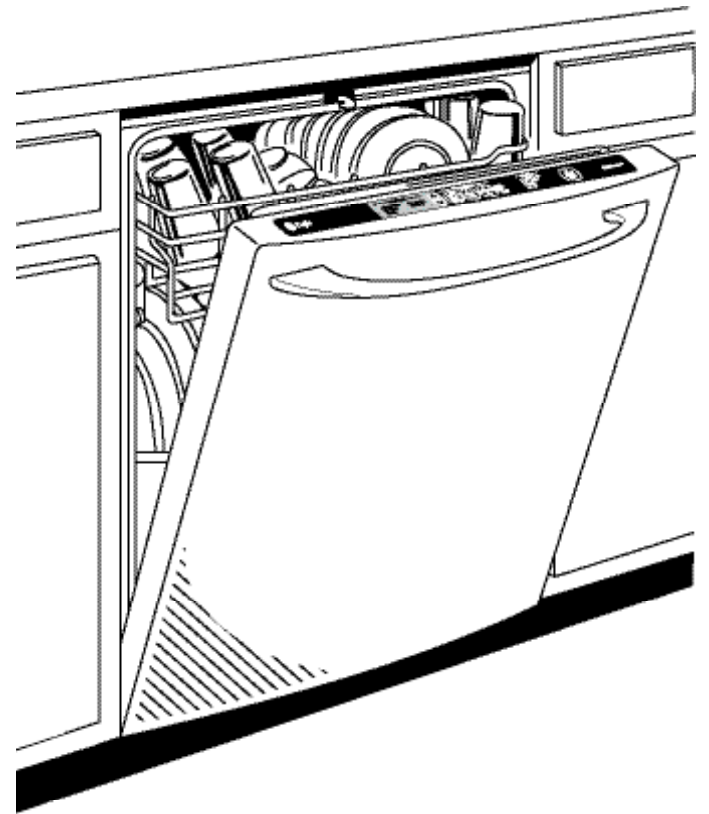

Features and Benefits

- SmartDispense™ Technology - Holds an entire bottle of liquid automatic dishwasher detergent, dispensing the right amount based on water hardness and soil levels to get dishes incredibly clean
- 6-Level BrilliantClean™ Towerless Wash System with CleanSensor™ - Scrubs dishes clean with three full-sized wash arms, six levels of wash action and a sensor that continually monitors and adjusts the wash cycle for a superior clean
- Giant Tub with Maximum Capacity Nylon Racking - Holds tall and oversized items; washes 16 place settings at once
- QuietPower™ 6 Sound Package - Preserves peace and quiet in the kitchen with fan-assisted drying and an enhanced insulation package
- 2/4/8-Hour Delay Start - Makes it easier than ever to wash dishes at any hour taking advantage of reduced energy rates or washing dishes even when the family is asleep
- 2 Sets Fold-Down Tines in Lower Rack - Provides loading flexibility for pots, pans and large bowls
- Audible End-Of-Cycle Signal - When on, emits an audible signal to indicate the cycle has ended
- Model PDW9280NSS - Stainless steel (shown)
- Model PDW9200NWW - White on white
- Model PDW9200NBB - Black on black