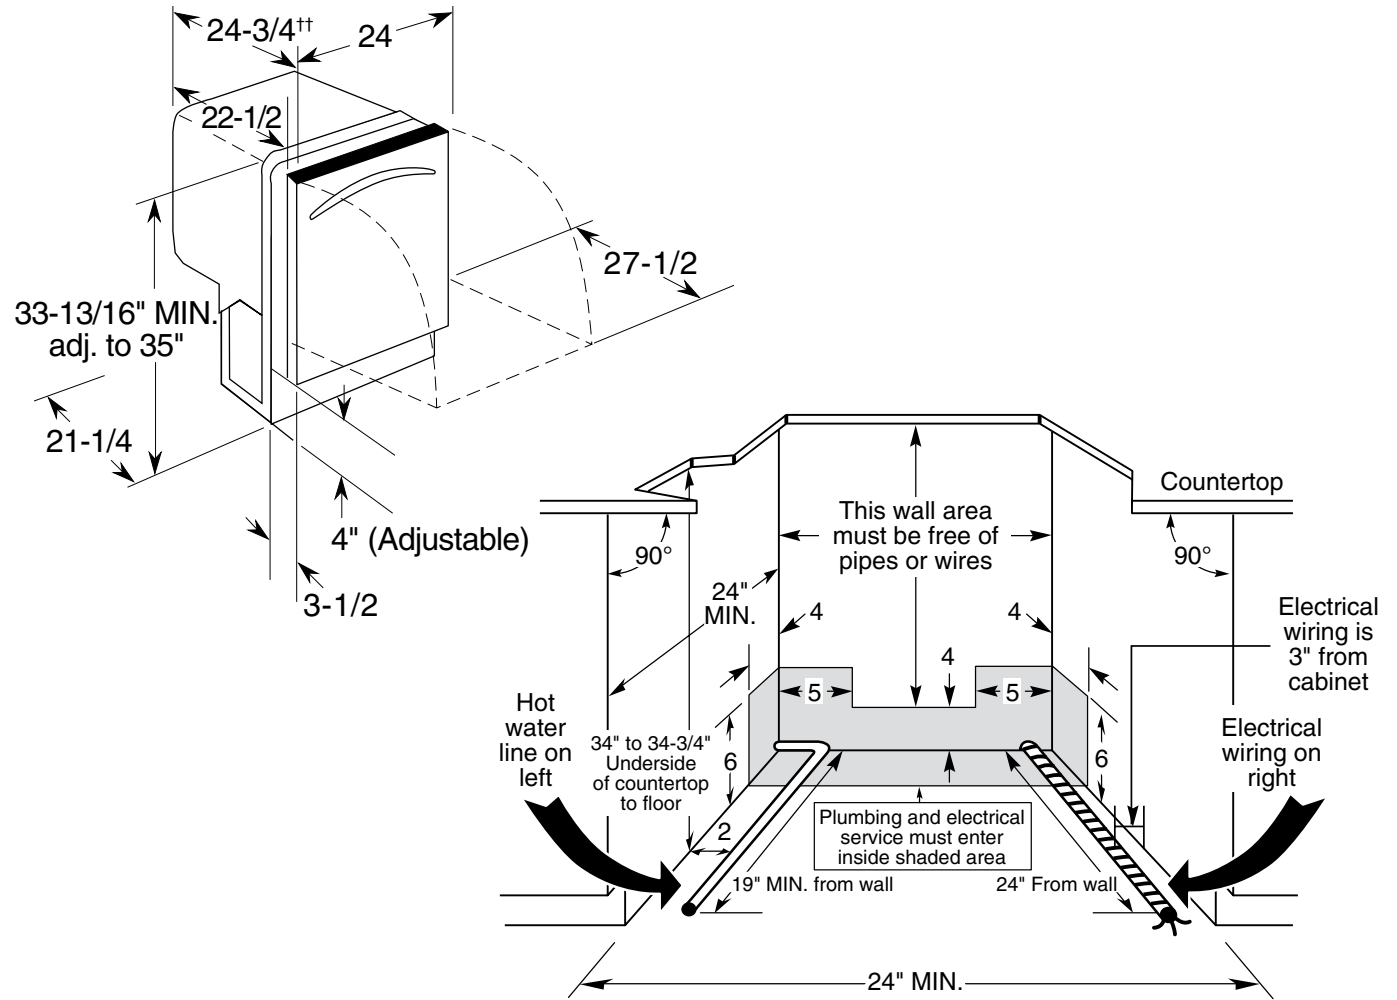

PDW9200/9280N

GE Profile™ Dishwasher with SmartDispense™ Technology

Dimensions and Installation Information (in inches)

Electrical Rating

Voltage AC.....	120
Hertz.....	60
Total connected load amperage.....	9.1
Calrod® heater watts max.....	875

For use on adequately wired 120-volt, 15-amp circuit having 2-wire service with a separate ground wire. This appliance must be grounded for safe operation.

Installation Information: Before installing, consult installation instructions packed with product for current dimensional data.

†† Add 1/2" for deepest part of contour door. Allow an additional 2" for the handle on PDW9900/9200 Series models.

For answers to your Monogram®, GE Profile™ or GE® appliance questions, visit our website at ge.com or call GE Answer Center® service, 800.626.2000.