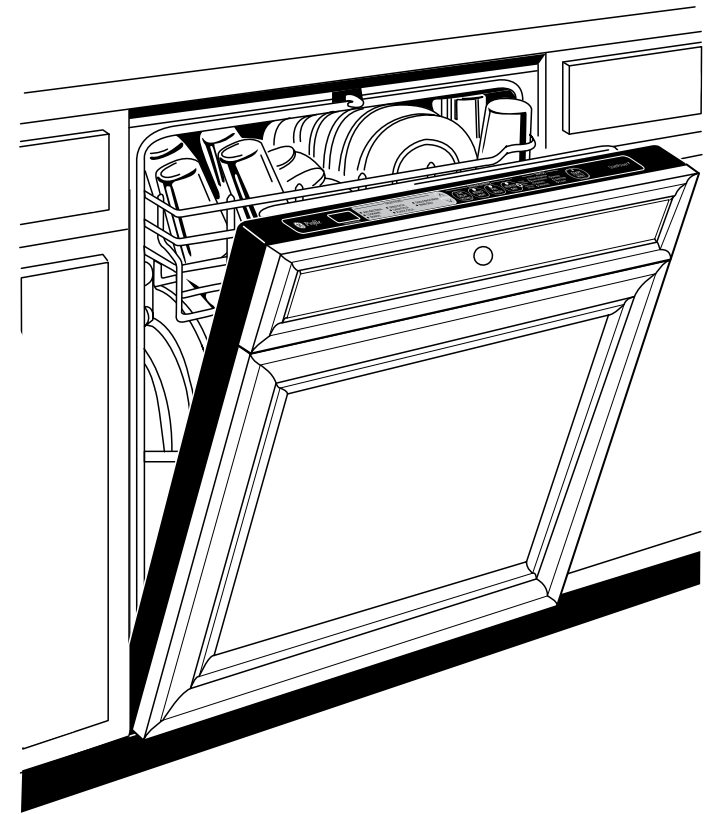

PDW9700N

GE Profile™ Dishwasher with SmartDispense™ Technology

Features and Benefits

- Fully Integrated Door for Custom Panels - Allows the dishwasher to virtually disappear into the cabinetry with a slide-in custom panel available from any cabinetmaker
- SmartDispense™ Technology - Holds an entire bottle of liquid automatic dishwasher detergent, dispensing the right amount based on water hardness and soil levels to get dishes incredibly clean
- Angled Rack Dry™ System - Features tines that gently angle cups, mugs and dessert glasses so water runs right off
- Single Rack Wash™ Selection - Perfect for smaller loads or for cleaning glasses only, washing just the upper rack of dishes using less water and energy
- QuietPower™ 7 Sound Package - Our quietest dishwasher ever with extremely quiet components and a hidden vent that seals in sound during the wash cycle
- Countdown Display with 1-24 Hour Delay Start - Signals remaining cycle time and starts the dishwasher when no one's home or during off peak hours when utilities are at reduced rates
- SpeedCycle™ Selection - Cuts the length of the normal cycle in half, effectively washing and drying lightly soiled dishes in about 45 minutes or less
- Model PDW9700NII - Custom panels required

imagination at work