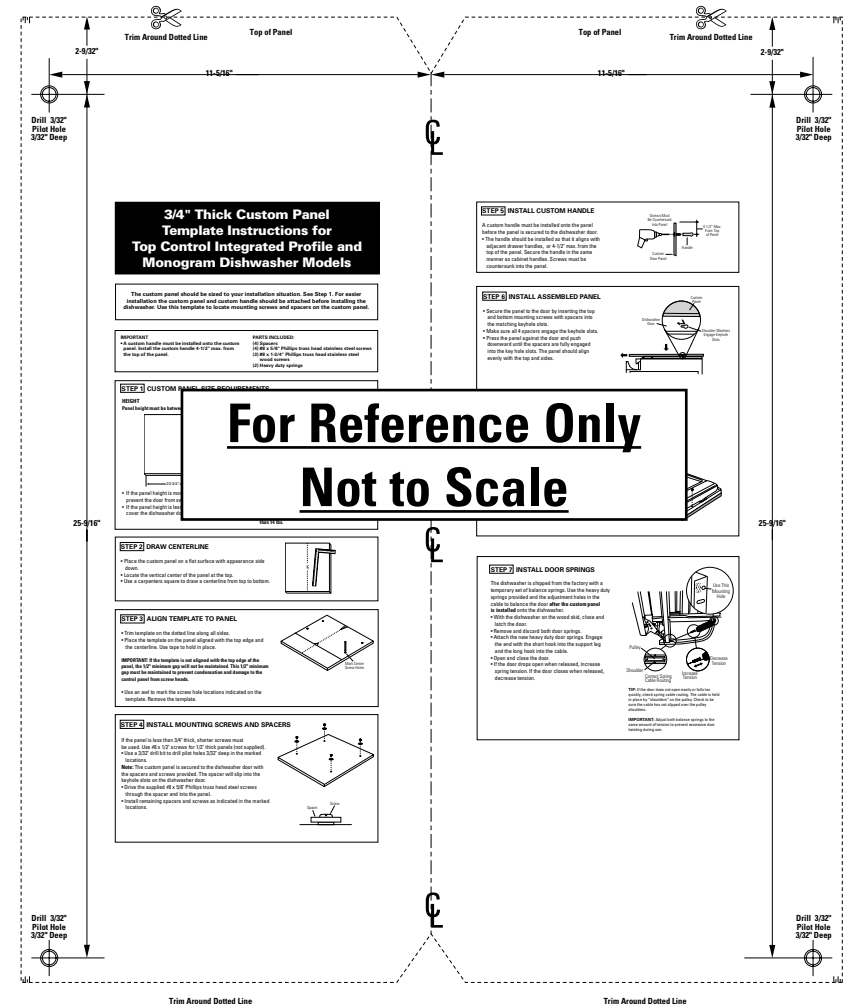

PDW9700N GE Profile™ Dishwasher with SmartDispense™ Technology

Custom Dishwasher Door Panel Template

GE Pub. No. 5-X063