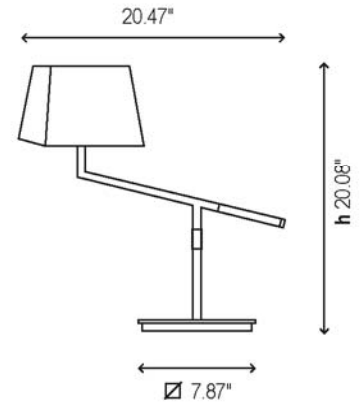

CARLOTA TABLE

Comfortable in old world and new world design environments, this robust family of lights offers intricate, hand-wrapped leather detailing to accentuate the slender lines of the fixtures.

BOVER

Powered by
Global Lighting

attributes

base: satin nickel

cord: clear

shade: raw cotton
bottom: ∅ 7.87"
height: 5.91"
top: ∅ 3.94"

switch: black: on cord

swivel arm: satin nickel or
satin nickel with
dark leather