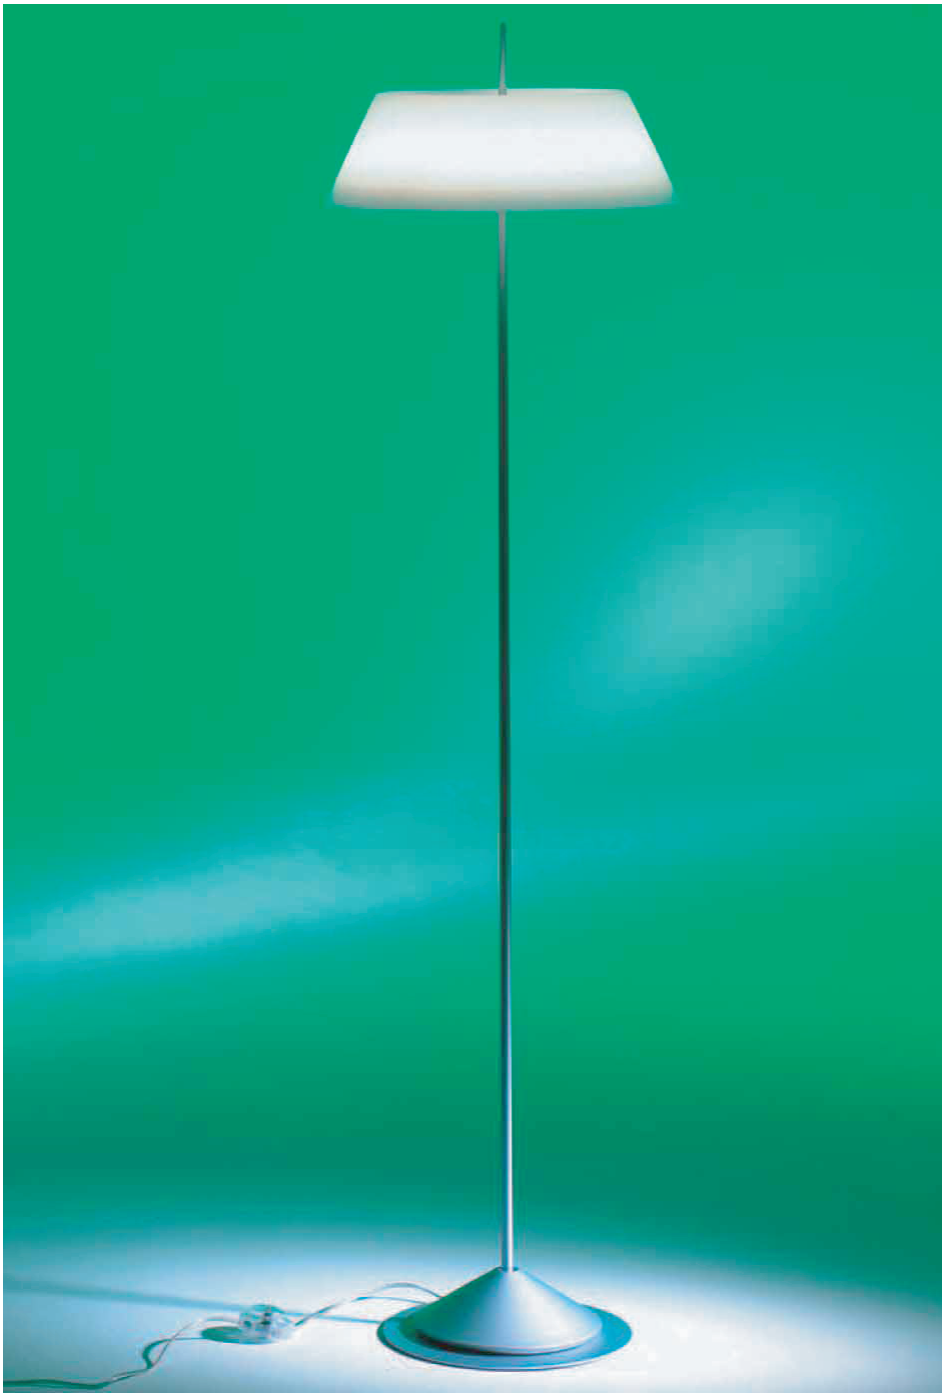

julia floor

B.lux^o

powered by

Global Lighting

Halo shaped diffuser creates soft and subtle shades of light. Sits neatly on a metallic-grey finished aluminum stem and base.

base: matte grey aluminum

body: matte grey aluminum

cord: black: 72"

diffuser: white methacrylate

switch: foot switch on cord

#646200U

1 x 40W T5 Circle Osram

Global Lighting reserves the right to make modifications when necessary
Upon request: Optional hospital grade cord and 3- prong plug available.