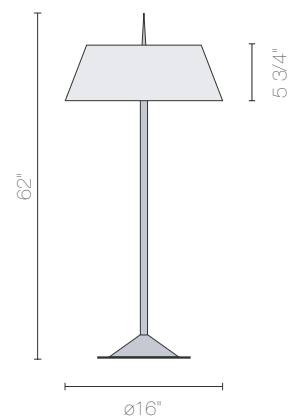

julia floor

B.lux^o

powered by

Global Lighting

Halo shaped diffuser creates soft and subtle shades of light. Sits neatly on a metallic-grey finished aluminum stem and base.

base: matte grey aluminum

body: matte grey aluminum

cord: black: 72"

diffuser: white methacrylate

switch: foot switch on cord

#646200U

1 x 40W T5 Circle Osram

Global Lighting reserves the right to make modifications when necessary
Upon request: Optional hospital grade cord and 3- prong plug available.