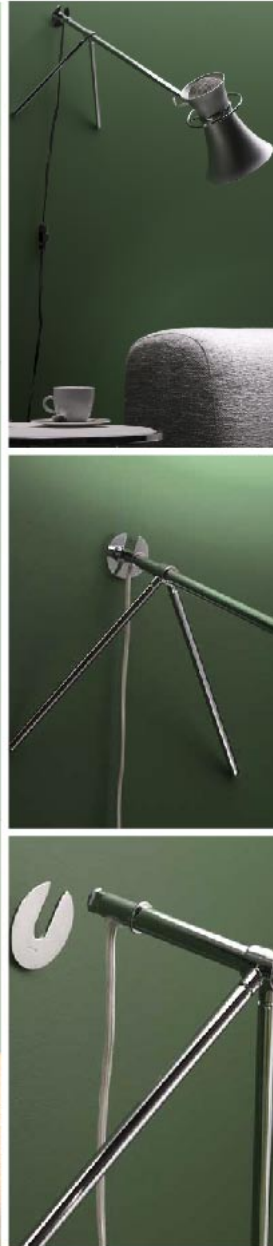

# rca table

B.lux<sup>o</sup>

powered by

**Global Lighting**

Inspired by the big band era microphone, the slim, polished chrome tripod provides a firm basis for focused light

**body:** polished chrome

**cord:** black: 72"

**diffuser:** polished and matte aluminum

**switch:** on cord

#658000U-13

 1 x 13W twist lock GU24 self-ballasted lamp

Global Lighting reserves the right to make modifications when necessary  
Product Advisory: Currently this product is not UL Listed