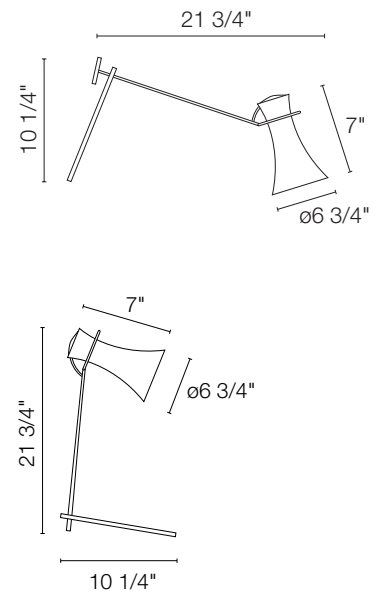

# rca table

B.lux<sup>o</sup>

powered by

**Global Lighting**

Inspired by the big band era microphone, the slim, polished chrome tripod provides a firm basis for focused light

**body:** polished chrome

**cord:** black: 72"

**diffuser:** polished and matte aluminum

**switch:** on cord

#658000U-13

 1 x 13W twist lock GU24 self-ballasted lamp

Global Lighting reserves the right to make modifications when necessary  
Product Advisory: Currently this product is not UL Listed