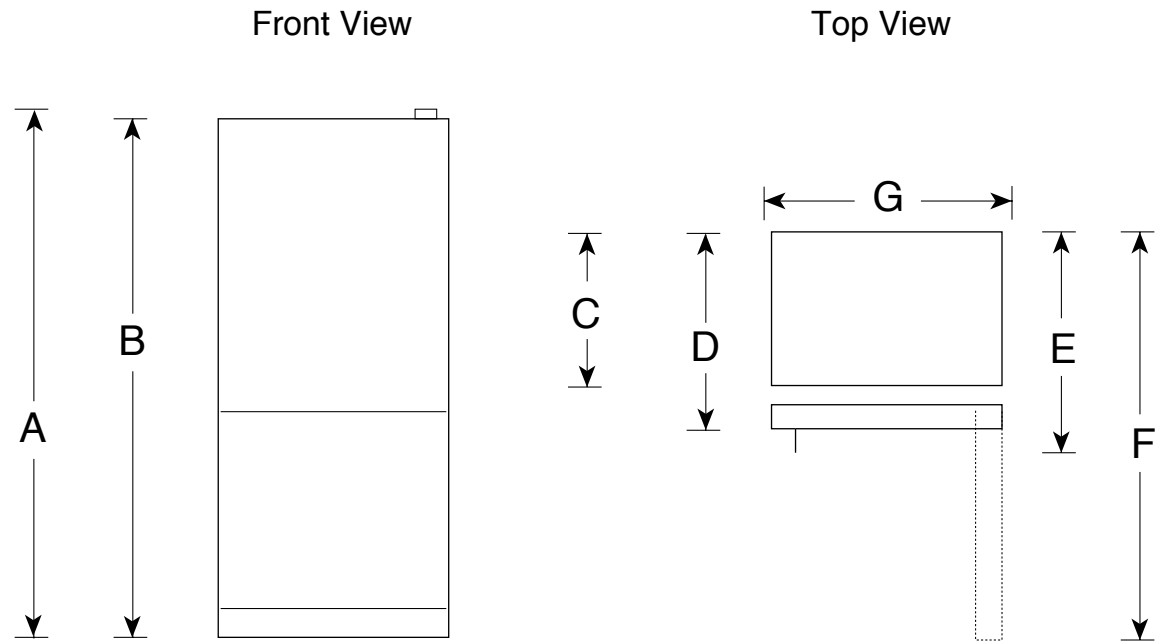

GBSC3HBX

GE® ENERGY STAR® 23.2 Cu. Ft. Bottom-Freezer Door Refrigerator

Dimensions and Installation Information (in inches)

Overall Dimensions	Height to top of hinge (in.) A	69-3/8
	Height to top of case (in.) B	67-3/4
	Case depth without door (in.) C	28-1/4
	Case depth less door handle (in.) D	32-1/2
	Case depth with door handle (in.) E	34-3/8
	Depth with fresh food door open 90° (in.) F	62-3/4
	Width (in.) G	33
Air Clearances	Width with door open 90° inc. door handle (in.) H	36
	Each side (in.)	1/8
	Top (in.)	1
	Back (in.)	1

- Crown Doors with Hidden Hinges - Provides modern doors with concealed hinges
- Upfront Temperature Controls - Features easy-to-reach, easy-to-read temperature controls
- BrightSpace™ Interior with GE Reveal™ Lighting - Cast a natural-looking glow throughout the refrigerator
- Vegetable/Fruit Crispers - Provide easy storage and help foods stay fresh
- Snack Pan - Conveniently stores re-wrapped meats, cheeses and other snacks
- Adjustable Glass Shelves - Provides configuration options for ideal food storage
- Gallon Door Bins - Offers ideal space for storing gallon containers in the door
- NeverClean™ Condenser - Condenser coils are encased, so they don't require cleaning in normal operating environments
- Deluxe Quiet Design - Significantly reduces operating noise
- Model GBSC3HBXWW - White on white
- Model GBSC3HBXBB - Black on black