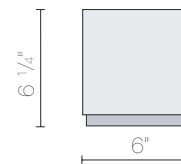

Global Lighting reserves the right to make modifications when necessary
Upon request: Optional hospital grade cord and 3- prong plug available.