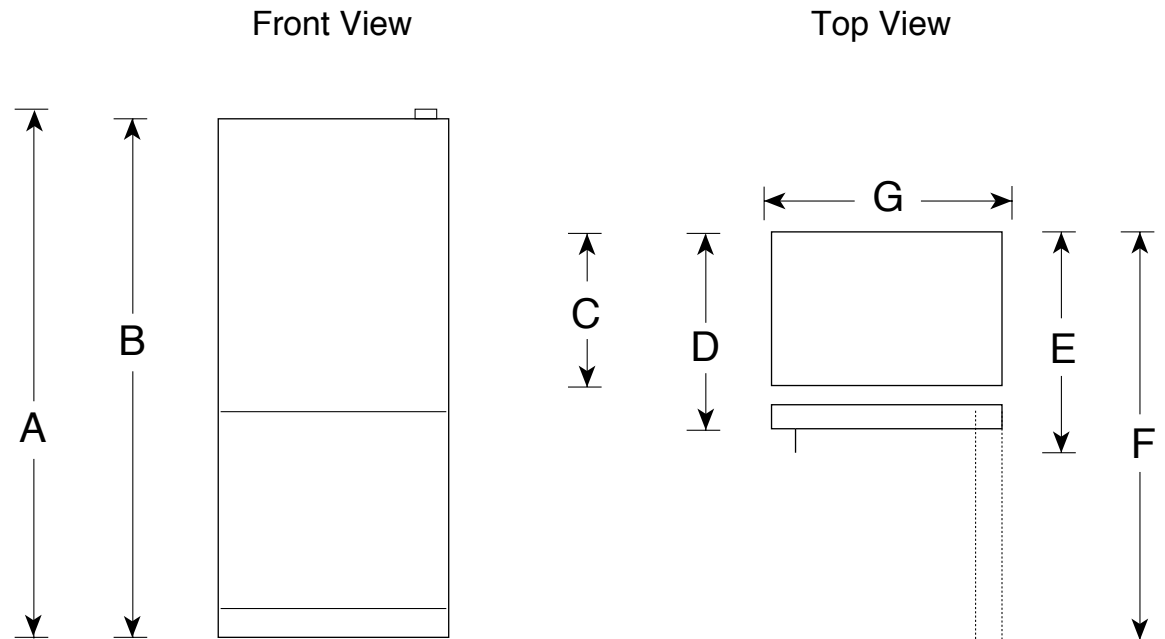

GDSC0KCX

GE® ENERGY STAR® 20.2 Cu. Ft. Bottom-Freezer Door Refrigerator

Dimensions and Installation Information (in inches)

Overall Dimensions	Height to top of hinge (in.) A	67-1/2
	Height to top of case (in.) B	66
	Case depth without door (in.) C	28-1/4
	Case depth less door handle (in.) D	32-5/8
	Case depth with door handle (in.) E	34-5/8
	Depth with fresh food door open 90° (in.) F	59-3/4
	Width (in.) G	30
Air Clearances	Width with door open 90° inc. door handle (in.) H	33-1/4
	Each side (in.)	1/8
	Top (in.)	1
	Back (in.)	1