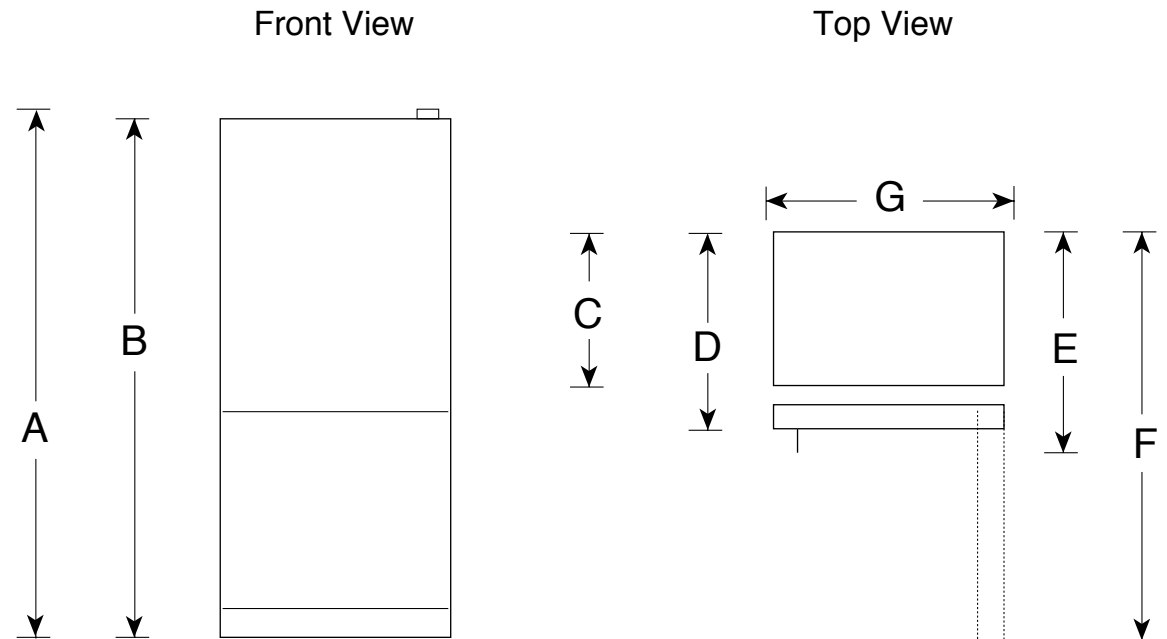

PDSFOMFX

GE Profile™ ENERGY STAR® 20.1 Cu. Ft. Bottom-Freezer Drawer Refrigerator

Dimensions and Installation Information (in inches)

Overall Dimensions	Height to top of hinge (in.) A	66-7/8
	Height to top of case (in.) B	66
	Case depth without door (in.) C	28-1/4
	Case depth less door handle (in.) D	32-5/8
	Case depth with door handle (in.) E	34-3/8
	Depth with fresh food door open 90° (in.) F	59-3/4
	Width (in.) G	30
Air Clearances	Width with door open 90° inc. door handle (in.) H	33-1/8
	Each side (in.)	1/8
	Top (in.)	1
	Back (in.)	1