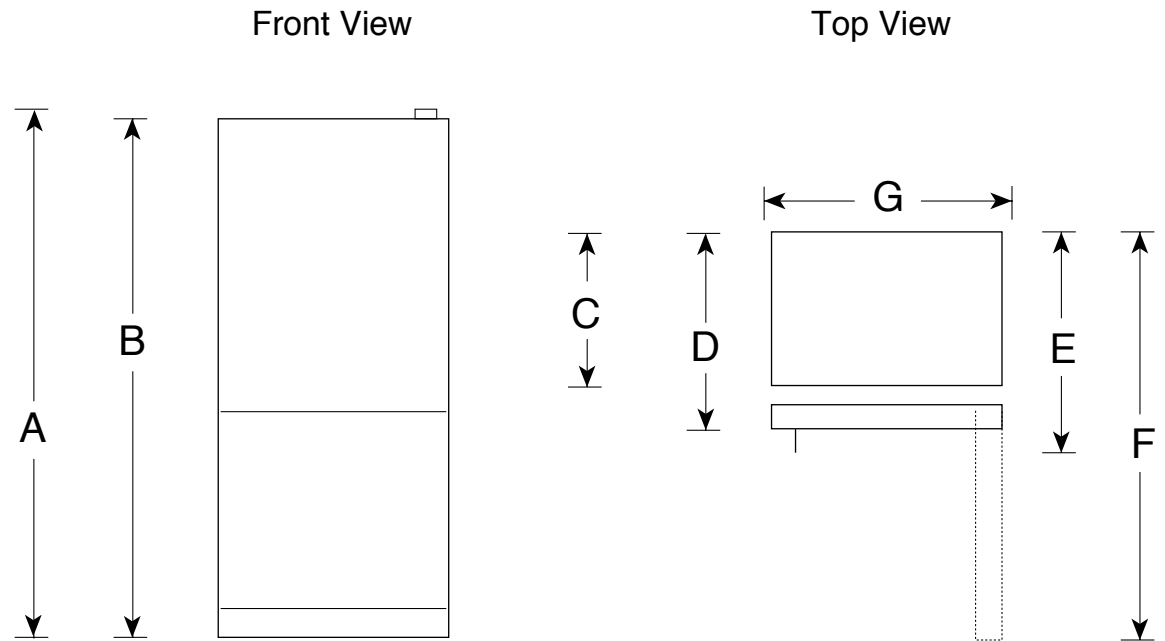

PDS20MFW

GE Profile™ ENERGY STAR® 19.5 Cu. Ft. Bottom-Freezer Drawer Refrigerator

Dimensions and Installation Information (in inches)

Overall Dimensions	Height to top of hinge (in.) A	68
	Height to top of case (in.) B	67-1/4
	Case depth without door (in.) C	28-1/4
	Case depth less door handle (in.) D	31-3/4
	Case depth with door handle (in.) E	33-7/8
	Depth with fresh food door open 90° (in.) F	59
	Width (in.) G	29-7/8
Air Clearances	Width with door open 90° inc. door handle (in.) H	33-1/2
	Each side (in.)	1/8
	Top (in.)	1
	Back (in.)	1

- Upfront, Electronic Touch Temperature Controls with Digital Temperature Display - Clearly displays the exact temperature for the fresh food and freezer compartments
- ClimateKeeper™ System - Best Temperature Management System That You Can Buy
- Multi-Level Slide 'n Store™ Basket System - Includes three full-extension baskets for tremendous storage flexibility and keeps contents perfectly in place
- Integrated Icemaker with GE SmartWater™ Filtration - Combines an icemaker and ice bin in one system so cubes don't fall onto the freezer floor
- BrightSpace™ Interior with GE Reveal™ Lighting - Cast a natural-looking glow throughout the refrigerator
- ShelfSaver™ Rack - Provides convenient storage for a 12-pack, two egg cartons or a 9" by 13" casserole dish
- QuickSpace™ Shelf - Quickly slides out of the way to make room for tall items
- Self-Closing Drawer - Self-closing hinges automatically pull the drawer shut when it's within one inch of the closed position
- Adjustable Humidity Vegetable/Fruit Crisper - Provides easy storage environment for fruits and vegetables
- Model PDS20MFWWW - White on white
- Model PDS20MFWCC - Bisque on bisque
- Model PDS20MFWBB - Black on black