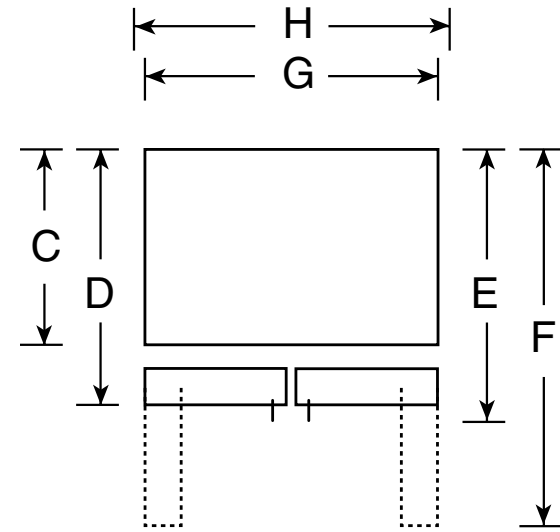

### Dimensions and Installation Information (in inches)

Overall Dimensions	Height to top of hinge (in.) <b>A</b>	<b>70</b>
	Height to top of case (in.) <b>B</b>	<b>69-1/2</b>
	Case depth without door (in.) <b>C</b>	<b>29-1/8</b>
	Case depth less door handle (in.) <b>D</b>	<b>32-7/8</b>
	Case depth with door handle (in.) <b>E</b>	<b>35-5/8</b>
	Depth with fresh food door open 90° (in.) <b>F</b>	<b>47-3/4</b>
	Width (in.) <b>G</b>	<b>35-3/4</b>
Air Clearances	Width with door open 90° inc. door handle (in.) <b>H</b>	<b>44-1/2</b>
	Each side (in.)	<b>1/8</b>
	Top (in.)	<b>1</b>
	Back (in.)	<b>1</b>