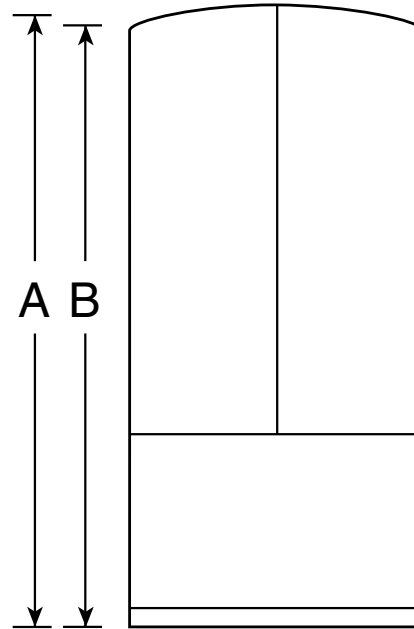

GFSS2KEX

GE® 22.2 Cu. Ft. French Door Refrigerator with Icemaker

Dimensions and Installation Information (in inches)

Overall Dimensions	Height to top of hinge (in.) A	68-1/2
	Height to top of case (in.) B	67-3/4
	Case depth without door (in.) C	28-1/4
	Case depth less door handle (in.) D	32-1/2
	Case depth with door handle (in.) E	35
	Depth with fresh food door open 90° (in.) F	46-1/8
	Width (in.) G	33
Air Clearances	Width with door open 90° inc. door handle (in.) H	40-3/8
	Each side (in.)	1/8
	Top (in.)	1
	Back (in.)	1

For answers to your Monogram®, GE Profile™ or GE® appliance questions, visit our website at ge.com or call GE Answer Center® service, 800.626.2000.

imagination at work

GFSS2KEX

GE® 22.2 Cu. Ft. French Door Refrigerator with Icemaker