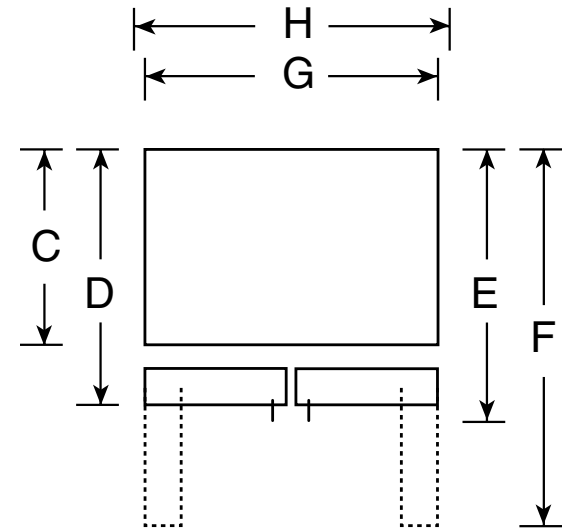

GFSS2KEX

GE® 22.2 Cu. Ft. French Door Refrigerator with Icemaker

Dimensions and Installation Information (in inches)

Overall Dimensions	Height to top of hinge (in.) A	68-1/2
	Height to top of case (in.) B	67-3/4
	Case depth without door (in.) C	28-1/4
	Case depth less door handle (in.) D	32-1/2
	Case depth with door handle (in.) E	35
	Depth with fresh food door open 90° (in.) F	46-1/8
	Width (in.) G	33
Air Clearances	Width with door open 90° inc. door handle (in.) H	40-3/8
	Each side (in.)	1/8
	Top (in.)	1
	Back (in.)	1

For answers to your Monogram®, GE Profile™ or GE® appliance questions, visit our website at ge.com or call GE Answer Center® service, 800.626.2000.

imagination at work

GFSS2KEX

GE® 22.2 Cu. Ft. French Door Refrigerator with Icemaker