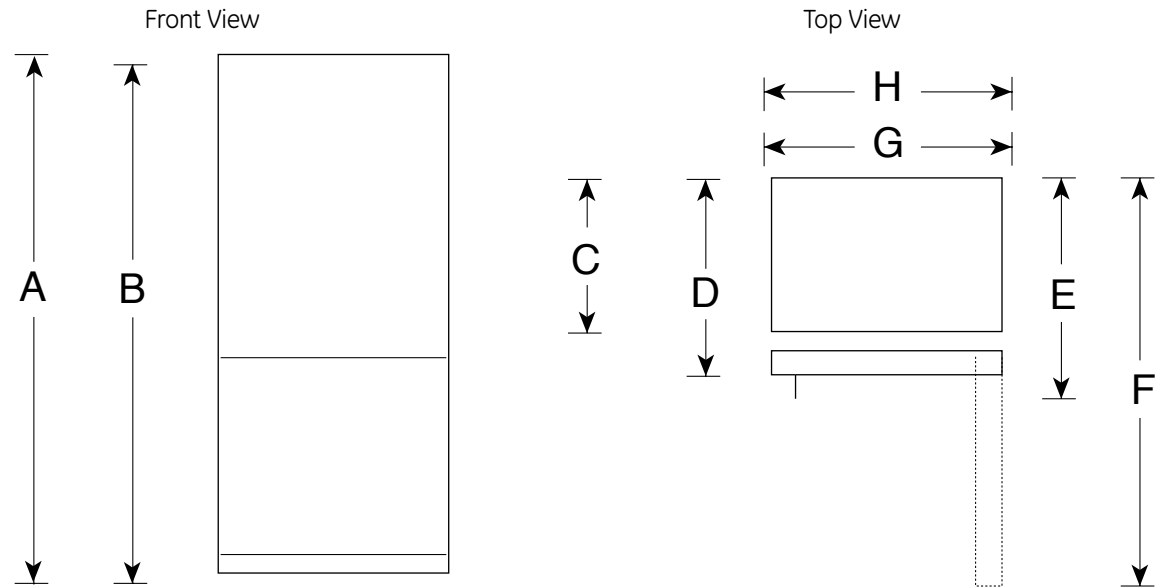

PDSF5NBX

GE Profile™ 25.3 Cu. Ft. Bottom-Freezer Drawer Refrigerator

Dimensions and Installation Information (in inches)

Overall Dimensions	Height to top of hinge (in.) A	69-5/8
	Height to top of case (in.) B	69
	Case depth without door (in.) C	28
	Case depth less door handle (in.) D	32-5/8
	Case depth with door handle (in.) E	35-1/8
	Depth with fresh food door open 90° (in.) F	64-3/4
	Width (in.) G	35-7/8
	Width with door open 90° inc. door handle (in.) H	37-7/8
Air Clearances	Each side (in.)	1/8
	Top (in.)	1
	Back (in.)	1