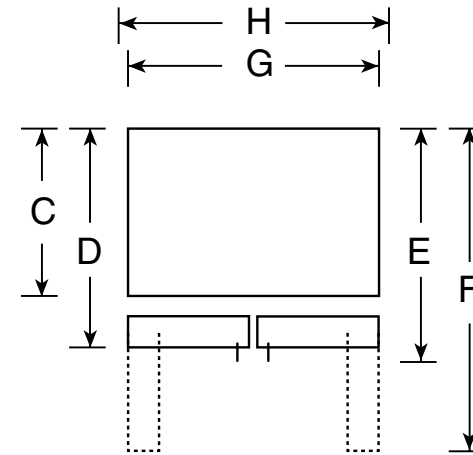

Top View

For answers to your Monogram,® GE Profile™ or GE® appliance questions, visit our website at ge.com or call GE Answer Center® service, 800.626.2000.

imagination at work

Listed by
Underwriters
Laboratories