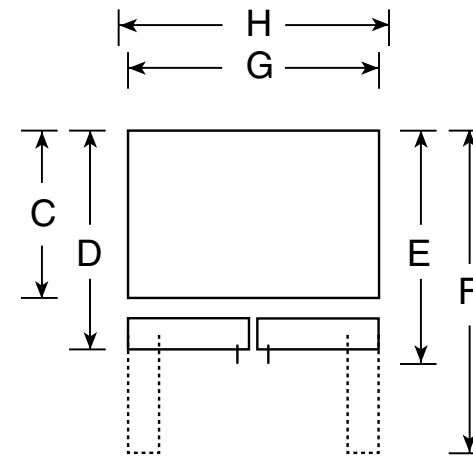

PFSS2MIX

GE Profile™ 22.2 Cu. Ft. Bottom-Freezer Refrigerator with Internal Dispenser

Dimensions and Installation Information (in inches)

Overall Dimensions	Height to top of hinge (in.) A	68-5/8
	Height to top of case (in.) B	67-7/8
	Case depth without door (in.) C	28-1/4
	Case depth less door handle (in.) D	32-1/2
	Case depth with door handle (in.) E	35
	Depth with fresh food door open 90° (in.) F	46-1/8
	Width (in.) G	33
	Width with door open 90° inc. door handle (in.) H	40-5/8
Air Clearances	Each side (in.)	1/8
	Top (in.)	1
	Back (in.)	1

Front View

Top View

Note: All Right-Hand Refrigerator Doors: As you face the front of the refrigerator, the handle is on your left and the hinges are on your right.

Note: All Left-Hand Refrigerator Doors: As you face the front of the refrigerator, the handle is on your right and the hinges are on your left.