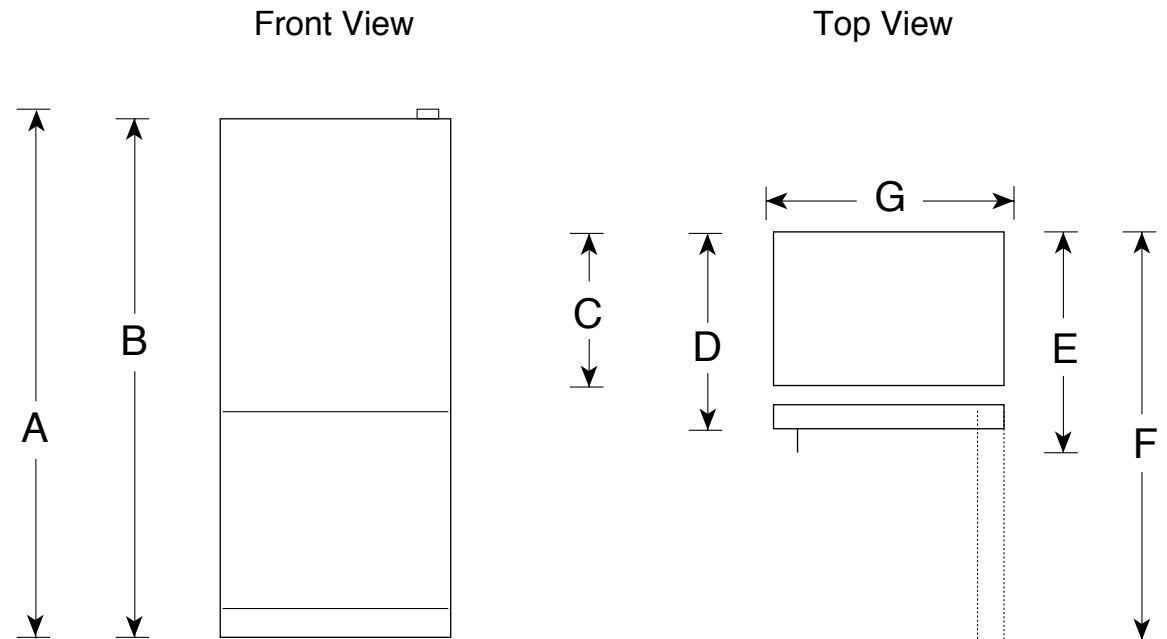

PDCF1NBW

GE Profile™ ENERGY STAR® 21.1 Cu. Ft. Bottom-Freezer Drawer Refrigerator

Dimensions and Installation Information (in inches)

Overall Dimensions	Height to top of hinge (in.) A	69-5/8
	Height to top of case (in.) B	69
	Case depth without door (in.) C	24-1/8
	Case depth less door handle (in.) D	28
	Case depth with door handle (in.) E	31
	Depth with fresh food door open 90° (in.) F	61-3/8
	Width (in.) G	35-7/8
Air Clearances	Width with door open 90° inc. door handle (in.) H	40-7/8
	Each side (in.)	1/8
	Top (in.)	1
	Back (in.)	1/2

Note:

Anti-tip bracket part number 200D8494P001 will be shipped with every counter-depth model