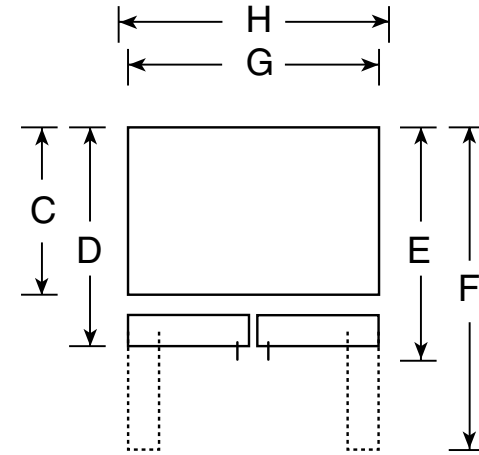

## GE Profile™ 25.1 Cu. Ft. Bottom-Freezer Refrigerator

### Dimensions and Installation Information (in inches)

Overall Dimensions	Height to top of hinge (in.) <b>A</b>	<b>69-5/8</b>
	Height to top of case (in.) <b>B</b>	<b>69</b>
	Case depth without door (in.) <b>C</b>	<b>28</b>
	Case depth less door handle (in.) <b>D</b>	<b>32-1/8</b>
	Case depth with door handle (in.) <b>E</b>	<b>35</b>
	Depth with fresh food door open 90° (in.) <b>F</b>	<b>47-1/2</b>
	Width (in.) <b>G</b>	<b>35-3/4</b>
	Width with door open 90° inc. door handle (in.) <b>H</b>	<b>40-7/8</b>
Air Clearances	Each side (in.)	<b>1/8</b>
	Top (in.)	<b>1</b>
	Back (in.)	<b>1</b>