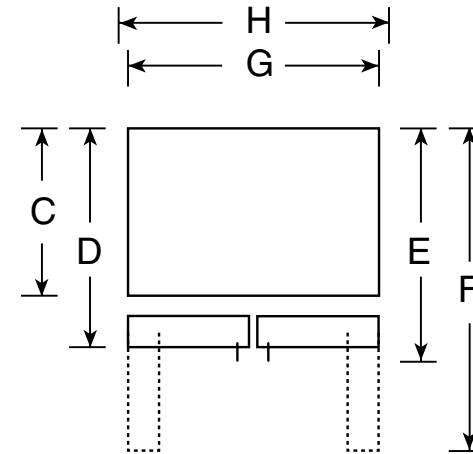

PFCF1PJX

GE Profile™ 20.8 Cu. Ft. Bottom-Freezer Refrigerator

Dimensions and Installation Information (in inches)

Overall Dimensions	Height to top of hinge (in.) A	69-5/8
	Height to top of case (in.) B	69
	Case depth without door (in.) C	23-7/8
	Case depth less door handle (in.) D	28-1/2
	Case depth with door handle (in.) E	31
	Depth with fresh food door open 90° (in.) F	43-1/2
	Width (in.) G	35-3/4
Air Clearances	Width with door open 90° inc. door handle (in.) H	44
	Each side (in.)	1/8
	Top (in.)	1
	Back (in.)	1/2

Note:

Anti-tip bracket part number 200D8494P001 will be shipped with every counter-depth model

For answers to your Monogram,® GE Profile™ or GE® appliance questions, visit our website at ge.com or call GE Answer Center® service, 800.626.2000.