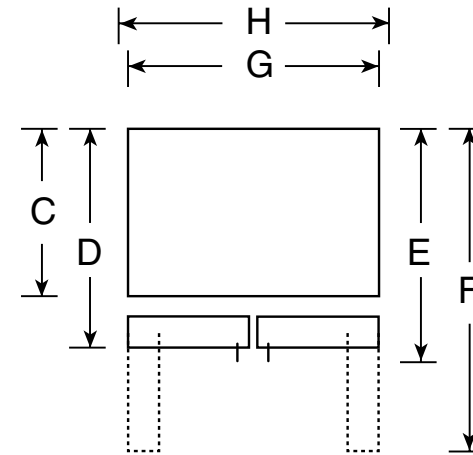

### Dimensions and Installation Information (in inches)

Overall Dimensions	Height to top of hinge (in.) <b>A</b>	<b>69-5/8</b>
	Height to top of case (in.) <b>B</b>	<b>69</b>
	Case depth without door (in.) <b>C</b>	<b>23-7/8</b>
	Case depth less door handle (in.) <b>D</b>	<b>28-1/2</b>
	Case depth with door handle (in.) <b>E</b>	<b>31</b>
	Depth with fresh food door open 90° (in.) <b>F</b>	<b>43-1/2</b>
	Width (in.) <b>G</b>	<b>35-3/4</b>
Air Clearances	Width with door open 90° inc. door handle (in.) <b>H</b>	<b>44</b>
	Each side (in.)	<b>1/8</b>
	Top (in.)	<b>1</b>
	Back (in.)	<b>1/2</b>