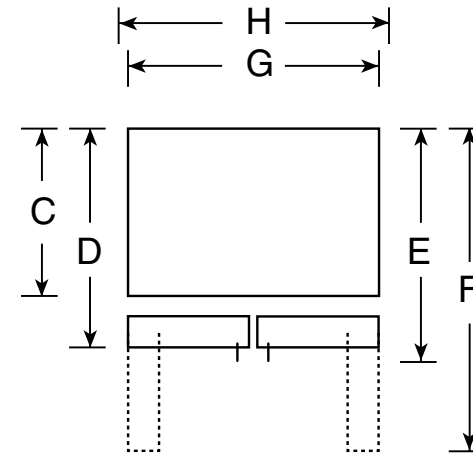

PFSS6SMX

GE Profile™ 25.5 Cu. Ft. French Door Bottom-Freezer Drawer Refrigerator

Dimensions and Installation Information (in inches)

Overall Dimensions	Height to top of hinge (in.) A	70
	Height to top of case (in.) B	67
	Case depth without door (in.) C	29-1/8
	Case depth less door handle (in.) D	32-7/8
	Case depth with door handle (in.) E	35-5/8
	Depth with fresh food door open 90° (in.) F	47-3/4
	Width (in.) G	35-3/4
Air Clearances	Width with door open 90° inc. door handle (in.) H	44-1/2
	Each side (in.)	1/8
	Top (in.)	1
	Back (in.)	1

Front View

Top View

For answers to your Monogram®, GE Profile™ or GE® appliance questions, visit our website at ge.com or call GE Answer Center® service, 800.626.2000.

PFSS6SMX

GE Profile™ 25.5 Cu. Ft. Bottom-Freezer Drawer Refrigerator