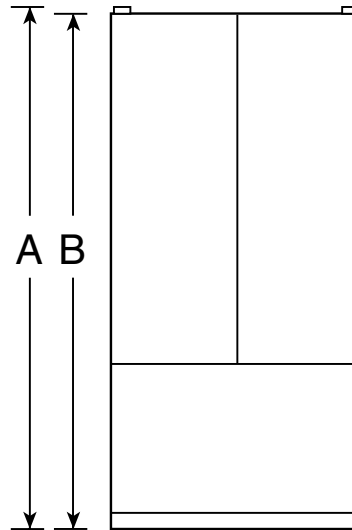

PFSS6SMX

GE Profile™ 25.5 Cu. Ft. French Door Bottom-Freezer Drawer Refrigerator

Dimensions and Installation Information (in inches)

Overall Dimensions	Height to top of hinge (in.) A	70
	Height to top of case (in.) B	67
	Case depth without door (in.) C	29-1/8
	Case depth less door handle (in.) D	32-7/8
	Case depth with door handle (in.) E	35-5/8
	Depth with fresh food door open 90° (in.) F	47-3/4
	Width (in.) G	35-3/4
Air Clearances	Width with door open 90° inc. door handle (in.) H	44-1/2
	Each side (in.)	1/8
	Top (in.)	1
	Back (in.)	1

Front View

Top View

For answers to your Monogram®, GE Profile™ or GE® appliance questions, visit our website at ge.com or call GE Answer Center® service, 800.626.2000.

PFSS6SMX

GE Profile™ 25.5 Cu. Ft. Bottom-Freezer Drawer Refrigerator