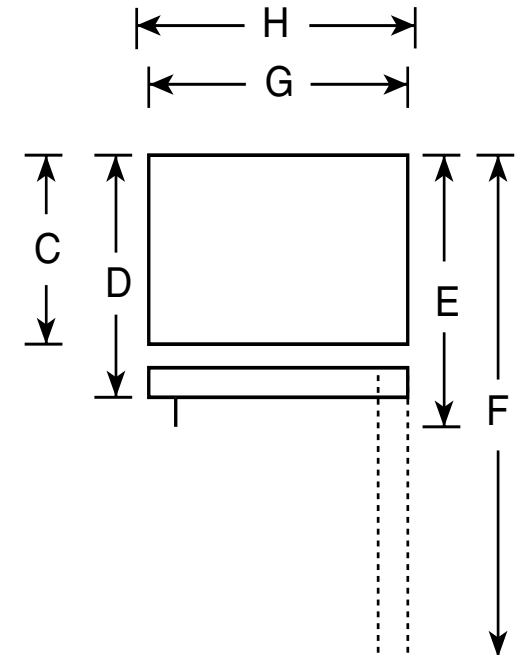

GTS16BBS

GE® 15.7 Cu. Ft. Top-Freezer Refrigerator

Dimensions and Installation Information

Overall Dimensions	Height to top of hinge (in.) A	61-3/4
	Height to top of case (in.) B	61-1/4*
	Case depth without door (in.) C†	25-7/8
	Case depth less door handle (in.) D†	29-1/8
	Case depth with door handle (in.) E†	31
	Depth with fresh food door open 90° (in.) F†	54-7/8
	Width (in.) G	28
	Width with door open 90° less door handle (in.) H	30-1/2
Air Clearances	Each side (in.)	3/4
	Top (in.)	1
	Back (in.)	1

*Height to mid-freezer (in.): 51-3/8

Front View

Top View

For answers to your Monogram®, GE Profile™ or GE® appliance questions, visit our website at ge.com or call GE Answer Center® service, 800.626.2000.

Dimension and installation information are shown in inches.

Specification Created 1/05

310473

GTS16BBS

GE® 15.7 Cu. Ft. Top-Freezer Refrigerator

Features and Benefits

- Upfront Temperature Controls - Are positioned up front, close at hand, for maximum convenience and ease of use
- Gallon Door Storage - Makes room for milk and any other gallon size containers
- Vegetable/Fruit Crispers - For easy storage of your fruits and vegetables
- Adjustable Wire Shelves - Minimizes usable storage space
- NeverClean™ Condenser - Condenser coils are encased, so they don't require cleaning in normal operating environments
- Deluxe Quiet Design - Significantly reduces operating noise
- Square Doors - Classic design that's compatible with any kitchen décor
- Model GTS16BBSWW - White on white
- Model GTS16BBSCC - Bisque on bisque
- Model GTS16BBSBB - Black on black