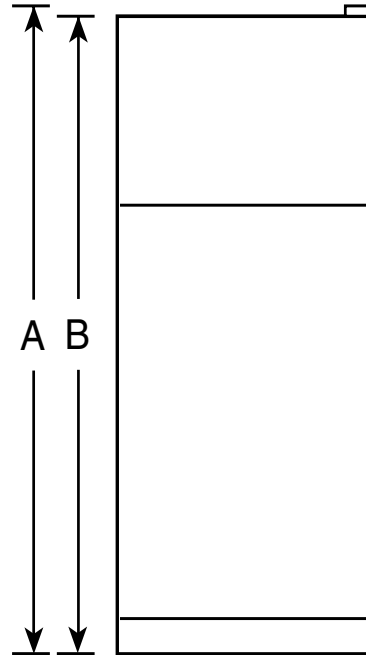

# GTR18BBS

## GE® 18.2 Cu. Ft. Top-Freezer Refrigerator

### Dimensions and Installation Information (in inches)

Overall Dimensions	Height to top of hinge (in.) <b>A</b>	67-3/8
	Height to top of case (in.) <b>B</b>	66-7/8*
	Case depth without door (in.) <b>C</b>	26-3/4
	Case depth less door handle (in.) <b>D</b>	30-1/2
	Case depth with door handle (in.) <b>E</b>	30-1/2
	Depth with fresh food door open 90° (in.) <b>F</b>	56-3/8
	Width (in.) <b>G</b>	28
	Width with door open 90° inc. door handle (in.) <b>H</b>	30-3/4
Air Clearances	Each side (in.)	3/4
	Top (in.)	1
	Back (in.)	1

\*Height to mid-freezer (in.): 57

Front View

Top View

For answers to your Monogram®, GE Profile™ or GE® appliance questions, visit our website at [ge.com](http://ge.com) or call GE Answer Center® service, 800.626.2000.