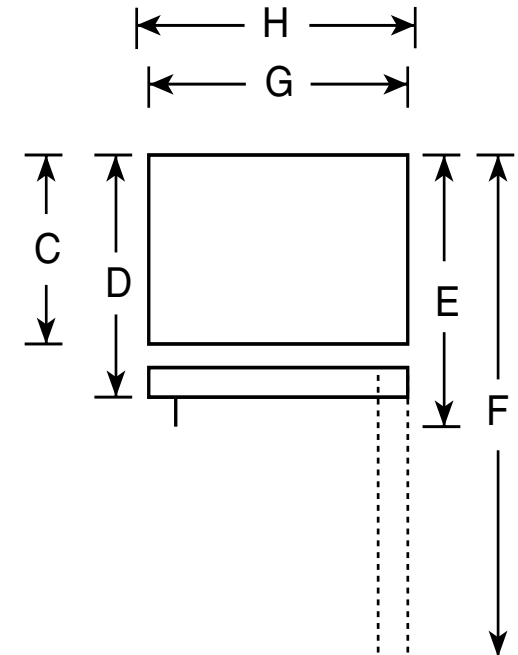

### Dimensions and Installation Information (in inches)

Overall Dimensions	Height to top of hinge (in.) <b>A</b>	67-3/8
	Height to top of case (in.) <b>B</b>	66-7/8*
	Case depth without door (in.) <b>C</b>	26-3/4
	Case depth less door handle (in.) <b>D</b>	30-1/2
	Case depth with door handle (in.) <b>E</b>	30-1/2
	Depth with fresh food door open 90° (in.) <b>F</b>	56-3/8
	Width (in.) <b>G</b>	28
	Width with door open 90° inc. door handle (in.) <b>H</b>	30-3/4
Air Clearances	Each side (in.)	3/4
	Top (in.)	1
	Back (in.)	1

\*Height to mid-freezer (in.): 57

Front View

Top View

For answers to your Monogram®, GE Profile™ or GE® appliance questions, visit our website at [ge.com](http://ge.com) or call GE Answer Center® service, 800.626.2000.