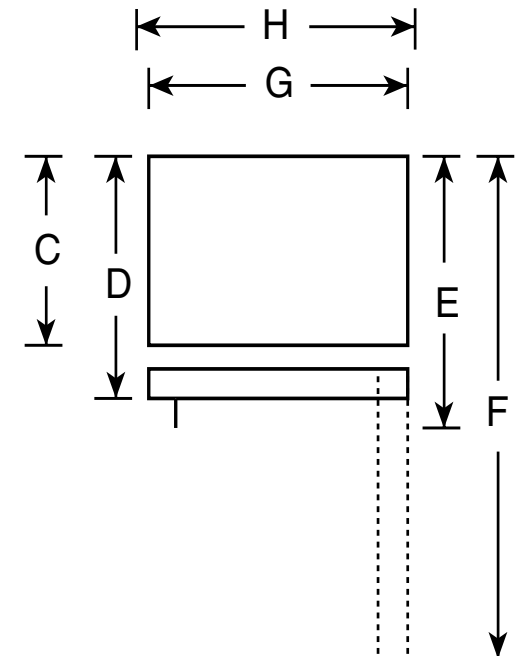

GTS21KBX

GE® 21.0 Cu. Ft. Top-Freezer Refrigerator

Dimensions and Installation Information (in inches)

Overall Dimensions	Height to top of hinge (in.) A	66-3/4
	Height to top of case (in.) B	66
	Case depth without door (in.) C†	27
	Case depth less door handle (in.) D†	30-1/2
	Case depth with door handle (in.) E†	30-1/4
	Depth with fresh food door open 90° (in.) F†	60-3/4
	Width (in.) G	32-3/4
	Width with door open 90° inc. door handle (in.) H	36-1/2
Air Clearances	Each side (in.)	1/8
	Top (in.)	1/2
	Back (in.)	1/2

*Height to mid-freezer (in.): 55

Note: All Top-Freezer No-Frost Right-Hand Refrigerator Doors:
As you face the front of the refrigerator, the handle is on your left and the hinges are on your right.

Note: Top-Freezer No-Frost Left-Hand Refrigerator Doors:
As you face the front of the refrigerator, the handle is on your right and the hinges are on your left.

For answers to your Monogram®, GE Profile™ or GE® appliance questions, visit our website at ge.com or call GE Answer Center® service, 800.626.2000.

Front View

Top View

imagination at work

Total volume and shelf area are calculated by the Association of Home Appliance Manufacturers' standards.