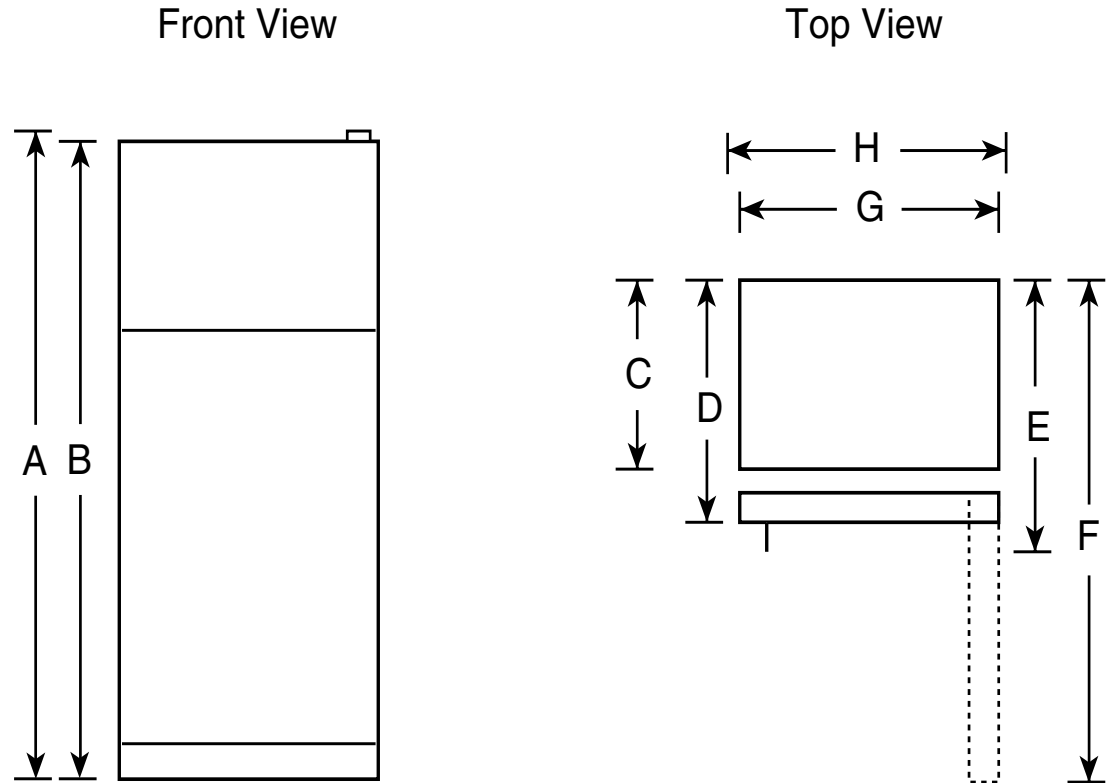

GTS18ICS

GE® 18.0 Cu. Ft. Top-Freezer Refrigerator with Icemaker

Dimensions and Installation Information (in inches)

Overall Dimensions	Height to top of hinge (in.) A	66-5/8
	Height to top of case (in.) B	66-1/8*
	Case depth without door (in.) C	27-1/2
	Case depth less door handle (in.) D	30-1/4
	Case depth with door handle (in.) E	32-1/8
	Depth with fresh food door open 90° (in.) F	58-1/8
	Width (in.) G	29-1/2
	Width with door open 90° inc. door handle (in.) H	32
Air Clearances	Each side (in.)	1/8
	Top (in.)	1
	Back (in.)	1

*Height to mid-freezer (in.): 54-1/2

Note: All Top-Freezer No-Frost Right-Hand Refrigerator Doors:
As you face the front of the refrigerator, the handle is on your left and the hinges are on your right.

All Top-Freezer No-Frost Left-Hand Refrigerator Doors:
As you face the front of the refrigerator, the handle is on your right and the hinges are on your left.