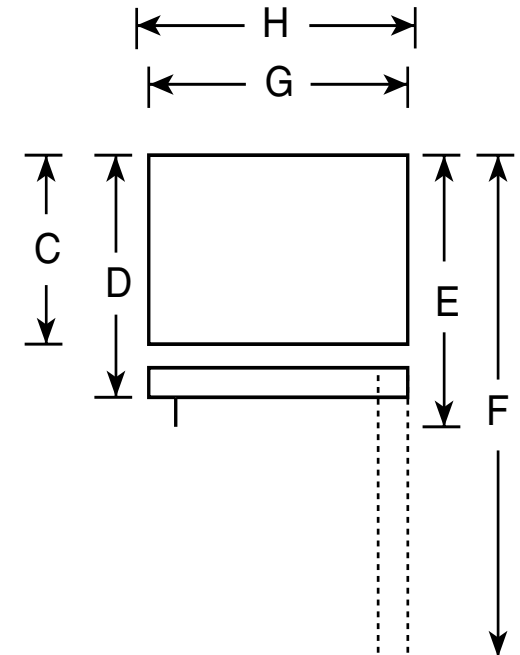

GTS16BCS

GE® 15.7 Cu. Ft. Top-Freezer Refrigerator

Dimensions and Installation Information

Overall Dimensions	Height to top of hinge (in.) A	61-3/4
	Height to top of case (in.) B	61-1/4*
	Case depth without door (in.) C†	25-7/8
	Case depth less door handle (in.) D†	29-1/8
	Case depth with door handle (in.) E†	31
	Depth with fresh food door open 90° (in.) F†	54-7/8
	Width (in.) G	28
	Width with door open 90° less door handle (in.) H	30-1/2
Air Clearances	Each side (in.)	3/4
	Top (in.)	1
	Back (in.)	1

*Height to mid-freezer (in.): 51-3/8

Front View

Top View

For answers to your Monogram®, GE Profile™ or GE® appliance questions, visit our website at ge.com or call GE Answer Center® service, 800.626.2000.

Dimension and installation information are shown in inches.

Specification Created 1/05

310472

GTS16BCS

GE® 15.7 Cu. Ft. Top-Freezer Refrigerator

Features and Benefits

- Upfront Temperature Controls - Are positioned up front, close at hand, for maximum convenience and ease of use
- Factory-Installed Icemaker - Makes ice automatically ensuring a ready supply
- Gallon Door Storage - Makes room for milk and any other gallon size containers
- Vegetable/Fruit Crispers - For easy storage of your fruits and vegetables
- Adjustable Wire Shelves - Provide strong support and slide out with ease
- NeverClean™ Condenser - Condenser coils are encased, so they don't require cleaning in normal operating environments
- Deluxe Quiet Design - Significantly reduces operating noise
- Model GTS16BCSWW - White on white
- Model GTS16BCSCC - Bisque on bisque