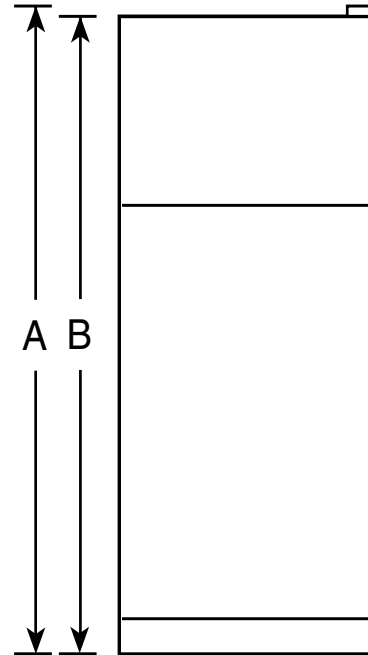

GTS18ISX

GE® EnergyStar® 18.0 Cu. Ft. Top-Freezer Refrigerator

Dimensions and Installation Information (in inches)

Overall Dimensions	Height to top of hinge (in.) A	66-5/8
	Height to top of case (in.) B	66-1/8*
	Case depth without door (in.) C	27-1/2
	Case depth less door handle (in.) D	30-1/4
	Case depth with door handle (in.) E	32-1/8
	Depth with fresh food door open 90° (in.) F	58-1/8
	Width (in.) G	29-1/2
	Width with door open 90° inc. door handle (in.) H	32
Air Clearances	Each side (in.)	1/8
	Top (in.)	1
	Back (in.)	1

*Height to mid-freezer (in.): 53-15/16"

Note: All Top-Freezer No-Frost Right-Hand Refrigerator Doors:
As you face the front of the refrigerator, the handle is on your left and the hinges are on your right.

All Top-Freezer No-Frost Left-Hand Refrigerator Doors:
As you face the front of the refrigerator, the handle is on your right and the hinges are on your left.

Front View

Top View

For answers to your Monogram®, GE Profile™ or GE® appliance questions, visit our website at ge.com or call GE Answer Center® service, 800.626.2000.