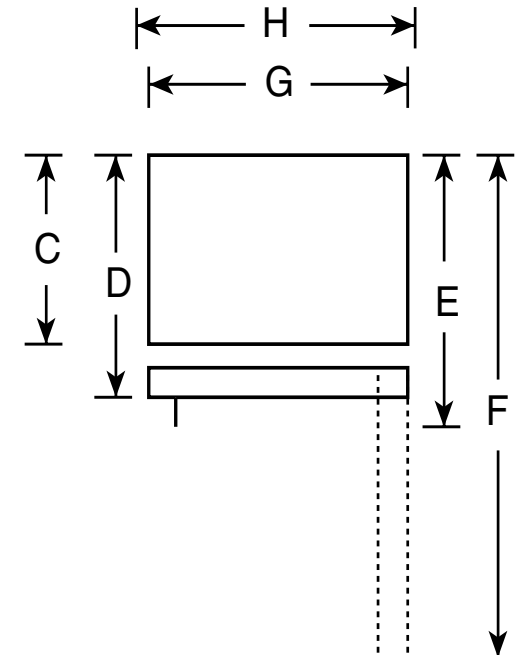

GTS18ISX

GE® EnergyStar® 18.0 Cu. Ft. Top-Freezer Refrigerator

Dimensions and Installation Information (in inches)

Overall Dimensions	Height to top of hinge (in.) A	66-5/8
	Height to top of case (in.) B	66-1/8*
	Case depth without door (in.) C	27-1/2
	Case depth less door handle (in.) D	30-1/4
	Case depth with door handle (in.) E	32-1/8
	Depth with fresh food door open 90° (in.) F	58-1/8
	Width (in.) G	29-1/2
	Width with door open 90° inc. door handle (in.) H	32
Air Clearances	Each side (in.)	1/8
	Top (in.)	1
	Back (in.)	1

*Height to mid-freezer (in.): 53-15/16"

Note: All Top-Freezer No-Frost Right-Hand Refrigerator Doors:
As you face the front of the refrigerator, the handle is on your left and the hinges are on your right.

All Top-Freezer No-Frost Left-Hand Refrigerator Doors:
As you face the front of the refrigerator, the handle is on your right and the hinges are on your left.

Front View

Top View

For answers to your Monogram®, GE Profile™ or GE® appliance questions, visit our website at ge.com or call GE Answer Center® service, 800.626.2000.