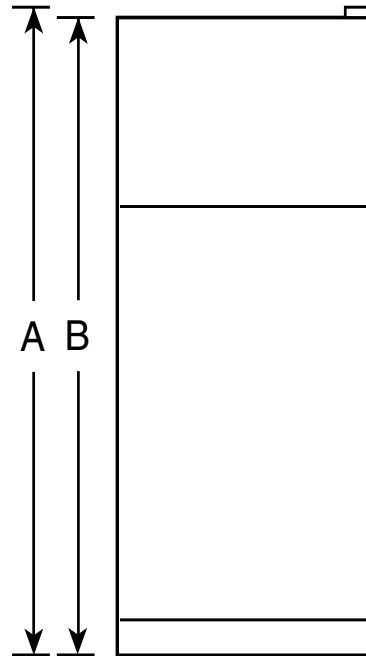

GTS21SCX

GE® 21.0 Cu. Ft. Top-Freezer Refrigerator

Dimensions and Installation Information (in inches)

Overall Dimensions	Height to top of hinge (in.) A	66-3/4
	Height to top of case (in.) B	66
	Case depth without door (in.) C†	27
	Case depth less door handle (in.) D†	30-1/2
	Case depth with door handle (in.) E†	30-1/4
	Depth with fresh food door open 90° (in.) F†	60-3/4
	Width (in.) G	32-3/4
	Width with door open 90° inc. door handle (in.) H	36-1/2
Air Clearances	Each side (in.)	1/8
	Top (in.)	1/2
	Back (in.)	1/2

*Height to mid-freezer (in.): 55

Note: All Top-Freezer No-Frost Right-Hand Refrigerator Doors:
As you face the front of the refrigerator, the handle is on your left and the hinges are on your right.

Note: Top-Freezer No-Frost Left-Hand Refrigerator Doors:
As you face the front of the refrigerator, the handle is on your right and the hinges are on your left.

For answers to your Monogram®, GE Profile™ or GE® appliance questions, visit our website at ge.com or call GE Answer Center® service, 800.626.2000.

Front View