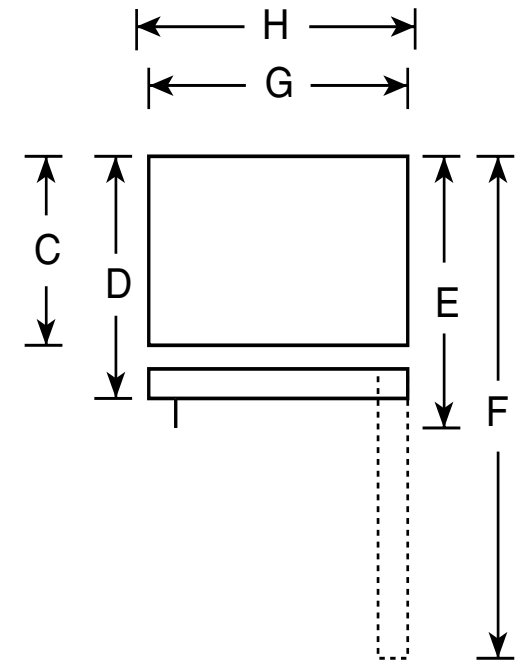

GTS21SCX

GE® 21.0 Cu. Ft. Top-Freezer Refrigerator

Dimensions and Installation Information (in inches)

Overall Dimensions	Height to top of hinge (in.) A	66-3/4
	Height to top of case (in.) B	66
	Case depth without door (in.) C†	27
	Case depth less door handle (in.) D†	30-1/2
	Case depth with door handle (in.) E†	30-1/4
	Depth with fresh food door open 90° (in.) F†	60-3/4
	Width (in.) G	32-3/4
	Width with door open 90° inc. door handle (in.) H	36-1/2
Air Clearances	Each side (in.)	1/8
	Top (in.)	1/2
	Back (in.)	1/2

*Height to mid-freezer (in.): 55

Note: All Top-Freezer No-Frost Right-Hand Refrigerator Doors:
As you face the front of the refrigerator, the handle is on your left and the hinges are on your right.

Note: Top-Freezer No-Frost Left-Hand Refrigerator Doors:
As you face the front of the refrigerator, the handle is on your right and the hinges are on your left.

For answers to your Monogram®, GE Profile™ or GE® appliance questions, visit our website at ge.com or call GE Answer Center® service, 800.626.2000.

Front View

Top View

imagination at work

Total volume and shelf area are calculated by the Association of Home Appliance Manufacturers' standards.