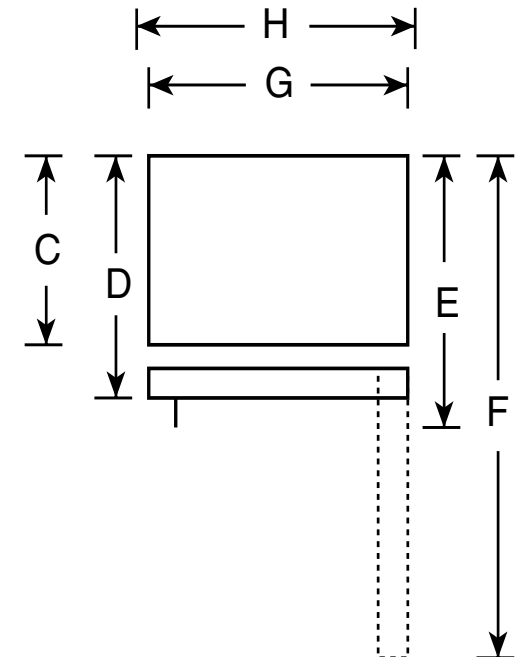

Top View

For answers to your Monogram,® GE Profile™ or GE® appliance questions, visit our website at ge.com or call GE Answer Center® service, 800.626.2000.

imagination at work

Listed by
Underwriters
Laboratories