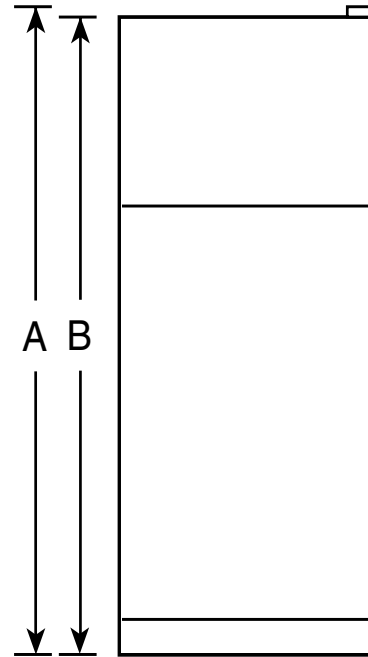

PTS18SBS

GE Profile™ 17.9 Cu. Ft. Stainless Top-Freezer Refrigerator

Dimensions and Installation Information (in inches)

Overall Dimensions	Height to top of hinge (in.) A	66-5/8
	Height to top of case (in.) B	66-1/8
	Case depth without door (in.) C†	27-1/2
	Case depth less door handle (in.) D†	30-1/4
	Case depth with door handle (in.) E†	32-11/16
	Depth with fresh food door open 90° (in.) F†	58-1/8
	Width (in.) G	29-1/2
	Width with door open 90° inc. door handle (in.) H	32-9/16
Air Clearances	Each side (in.)	1/8
	Top (in.)	1
	Back (in.)	1

Front View