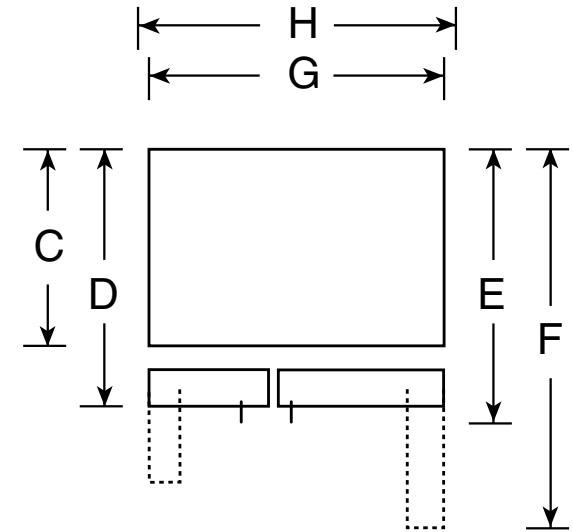

GSS22IBT

GE® 21.9 Cu. Ft. Side-By-Side Refrigerator

Dimensions and Installation Information (in inches)

Overall Dimensions	Height to top of hinge (in.) A	67-1/2
	Height to top of case (in.) B	66-1/2
	Case depth without door (in.) C†	28
	Case depth less door handle (in.) D†	31-1/4
	Case depth with door handle (in.) E†	33-9/16
	Depth with fresh food door open 90° (in.) F†	49-3/8
	Width (in.) G	33-1/2
	Width with door open 90° inc. door handle (in.) H	35-15/16
Air Clearances	Each side (in.)	1/8
	Top (in.)	1
	Back (in.)	1

Top View

†Water hook-up fits in back air clearance when calculating installation depth.

If installed against a wall, allow clearance of 14-3/16" on freezer side to remove bin.

Clearance required to remove fresh food full-size pan without disassembling is 18-15/16".

Allow additional space for any necessary leveling adjustments.

For answers to your Monogram®, GE Profile™ or GE® appliance questions, visit our website at ge.com or call GE Answer Center® service, 800.626.2000.