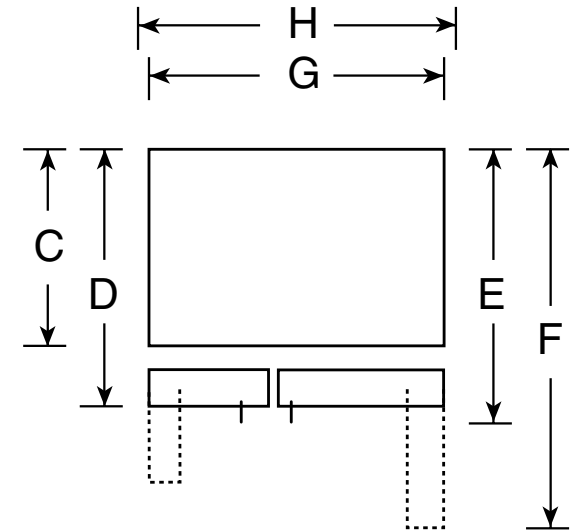

### Dimensions and Installation Information (in inches)

Overall Dimensions	Height to top of hinge (in.) <b>A</b>	<b>67-1/2</b>
	Height to top of case (in.) <b>B</b>	<b>66-1/2</b>
	Case depth without door (in.) <b>C†</b>	<b>28</b>
	Case depth less door handle (in.) <b>D†</b>	<b>31-1/4</b>
	Case depth with door handle (in.) <b>E†</b>	<b>33-9/16</b>
	Depth with fresh food door open 90° (in.) <b>F†</b>	<b>47-3/8</b>
	Width (in.) <b>G</b>	<b>31-1/2</b>
	Width with door open 90° inc. door handle (in.) <b>H</b>	<b>33-15/16</b>
Air Clearances	Each side (in.)	<b>1/8</b>
	Top (in.)	<b>1</b>
	Back (in.)	<b>1</b>

Top View

†Water hook-up fits in back air clearance when calculating installation depth.

If installed against a wall, allow clearance of 14-3/16" on freezer side to remove bin.

Clearance required to remove fresh food full-size pan without disassembling is 18-15/16".