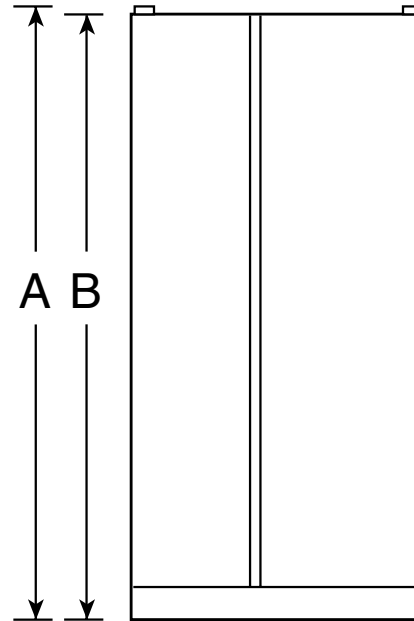

## GE® 19.9 Cu. Ft. Side-By-Side Refrigerator

### Dimensions and Installation Information (in inches)

Overall Dimensions	Height to top of hinge (in.) <b>A</b>	<b>67-1/2</b>
	Height to top of case (in.) <b>B</b>	<b>66-1/2</b>
	Case depth without door (in.) <b>C†</b>	<b>28</b>
	Case depth less door handle (in.) <b>D†</b>	<b>31-1/4</b>
	Case depth with door handle (in.) <b>E†</b>	<b>33-9/16</b>
	Depth with fresh food door open 90° (in.) <b>F†</b>	<b>47-3/8</b>
	Width (in.) <b>G</b>	<b>31-1/2</b>
	Width with door open 90° inc. door handle (in.) <b>H</b>	<b>33-15/16</b>
Air Clearances	Each side (in.)	<b>1/8</b>
	Top (in.)	<b>1</b>
	Back (in.)	<b>1</b>