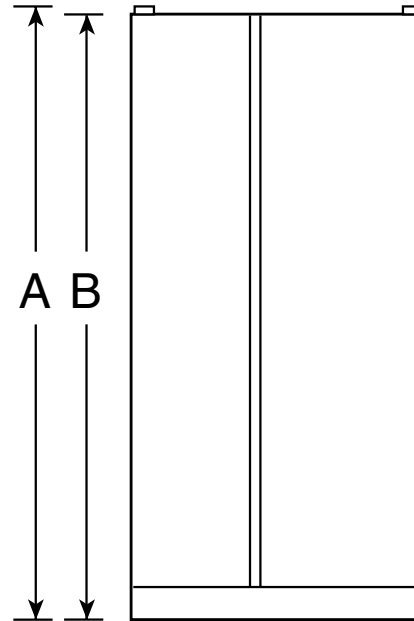

GSS20GEW

GE® 19.9 Cu. Ft. Side-By-Side Refrigerator with Dispenser

Dimensions and Installation Information (in inches)

Overall Dimensions	Height to top of hinge (in.) A	67-1/2
	Height to top of case (in.) B	66-1/2
	Case depth without door (in.) C†	28
	Case depth less door handle (in.) D†	31-1/4
	Case depth with door handle (in.) E†	33-9/16
	Depth with fresh food door open 90° (in.) F†	47-3/8
	Width (in.) G	31-1/2
	Width with door open 90° inc. door handle (in.) H	33-15/16
Air Clearances	Each side (in.)	1/8
	Top (in.)	1
	Back (in.)	1

Top View

†Water hook-up fits in back air clearance when calculating installation depth.

If installed against a wall, allow clearance of 14-3/16" on freezer side to remove bin.

Clearance required to remove fresh food full-size pan without disassembling is 18-15/16".