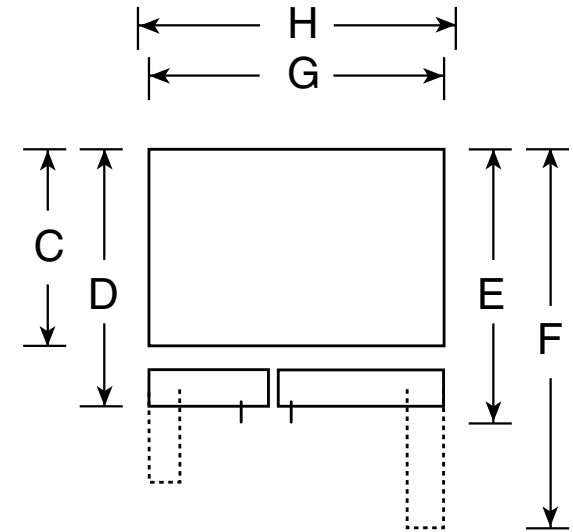

GSS20GEW

GE® 19.9 Cu. Ft. Side-By-Side Refrigerator with Dispenser

Dimensions and Installation Information (in inches)

Overall Dimensions	Height to top of hinge (in.) A	67-1/2
	Height to top of case (in.) B	66-1/2
	Case depth without door (in.) C†	28
	Case depth less door handle (in.) D†	31-1/4
	Case depth with door handle (in.) E†	33-9/16
	Depth with fresh food door open 90° (in.) F†	47-3/8
	Width (in.) G	31-1/2
	Width with door open 90° inc. door handle (in.) H	33-15/16
Air Clearances	Each side (in.)	1/8
	Top (in.)	1
	Back (in.)	1

Top View

†Water hook-up fits in back air clearance when calculating installation depth.

If installed against a wall, allow clearance of 14-3/16" on freezer side to remove bin.

Clearance required to remove fresh food full-size pan without disassembling is 18-15/16".

imagination at work

Listed by
Underwriters
Laboratories

Specification Created 6/07

310281

GSS20GEW

GE® 19.9 Cu. Ft. Side-By-Side Refrigerator with Dispenser

Features and Benefits

- External Temperature Controls with Child Lock - Combines the ease of 0-9 temperature settings, with the sophistication of electronic controls
- Sealed Vegetable / Fruit Crisper - Provides easy storage for your fruits and vegetables
- Sealed Deli Drawer - Provides convenient storage for cheeses and luncheon meats
- Adjustable Gallon Door Bins - Make room for milk and other gallon-size containers
- FrostGuard™ Technology - Protects frozen items from freezer burn by monitoring freezer door openings and defrosting only when needed
- AutoEnergy Saver - Senses freezer and fresh door openings and adjusts refrigeration operation cycles accordingly
- Deluxe Quiet Design - Significantly reduces operating noise
- NeverClean™ Condenser - Condenser coils are encased, so they don't require cleaning in normal operating environments
- Model GSS20GEWWW - White on white
- Model GSS20GEWCC - Bisque on bisque
- Model GSS20GEWBB - Black on black