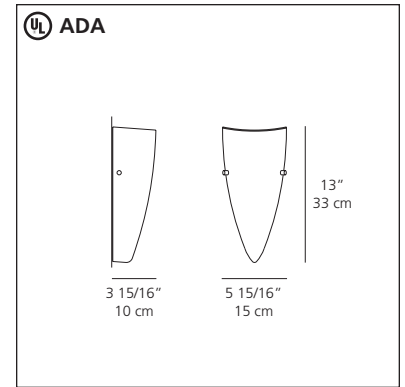

Artemide® Masha wall

Jeannot Cerutti

Wall mounted luminaire for indirect and diffused incandescent or fluorescent lighting.

- diffuser in white opaline handblown glass with side fasteners in chromed steel
- wall plate in white lacquered steel
- mounting to standard electrical junction boxes with horizontal center line 2 1/2" below top of luminaire