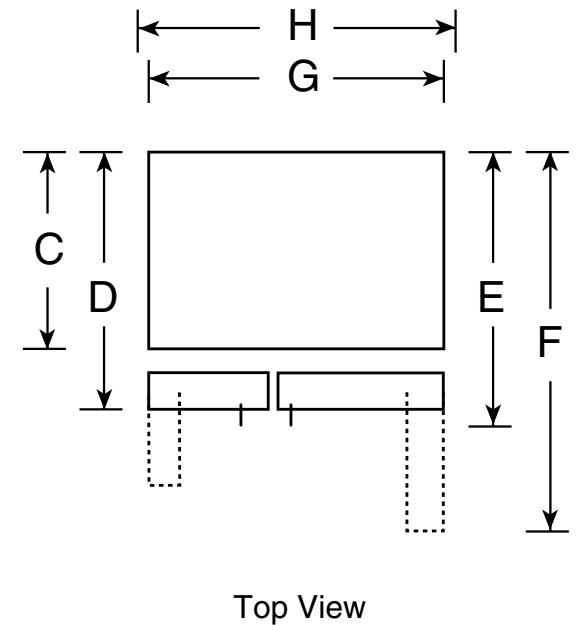

PSHF6RGX

GE Profile™ 25.6 Cu. Ft. Side-By-Side Refrigerator

Dimensions and Installation Information (in inches)

Overall Dimensions	Height to top of hinge (in.) A	69-3/8
	Height to top of case (in.) B	68-3/4
	Case depth without door (in.) C†	28
	Case depth less door handle (in.) D†	32-3/8
	Case depth with door handle (in.) E†	35
	Depth with fresh food door open 90° (in.) F†	50-1/8
	Width (in.) G	35-3/4
Air Clearances	Width with door open 90° inc. door handle (in.) H	43-1/2
	Each side (in.)	1/8
	Top (in.)	1
	Back (in.)	1

†Water hook-up fits in back air clearance when calculating installation depth.

If installed against a wall, allow clearance of 14-3/16" on freezer side to remove bin. To remove fresh food pans, remove door bins.

Clearance required to remove fresh food full-size pan without disassembling is 18-15/16".

Allow additional space for any necessary leveling adjustments.

For answers to your Monogram,® GE Profile™ or GE® appliance questions, visit our website at ge.com or call GE Answer Center® service, 800.626.2000.