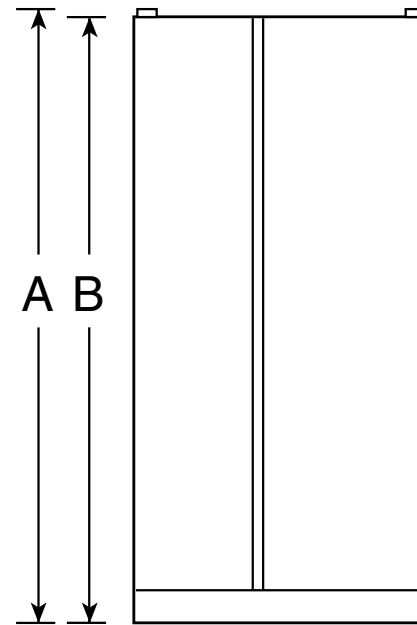

PSHF6RGX

GE Profile™ 25.6 Cu. Ft. Side-By-Side Refrigerator

Dimensions and Installation Information (in inches)

Overall Dimensions	Height to top of hinge (in.) A	69-3/8
	Height to top of case (in.) B	68-3/4
	Case depth without door (in.) C†	28
	Case depth less door handle (in.) D†	32-3/8
	Case depth with door handle (in.) E†	35
	Depth with fresh food door open 90° (in.) F†	50-1/8
	Width (in.) G	35-3/4
Air Clearances	Width with door open 90° inc. door handle (in.) H	43-1/2
	Each side (in.)	1/8
	Top (in.)	1
	Back (in.)	1

†Water hook-up fits in back air clearance when calculating installation depth.

If installed against a wall, allow clearance of 14-3/16" on freezer side to remove bin. To remove fresh food pans, remove door bins.

Clearance required to remove fresh food full-size pan without disassembling is 18-15/16".

Allow additional space for any necessary leveling adjustments.

For answers to your Monogram,® GE Profile™ or GE® appliance questions, visit our website at ge.com or call GE Answer Center® service, 800.626.2000.