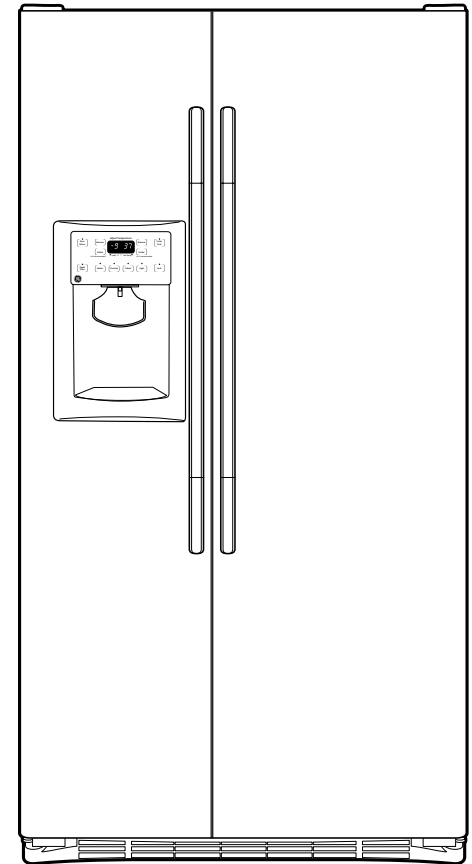

- Counter-Depth Design - Offers a built-in look without the built-in expense
- High-Gloss Finish - Provides sleek elegance with a smooth surface
- External Controls with Actual Temperature Display and UltraFlow100 - Eliminates the guesswork in setting refrigerator temperatures; dispenses 100 ounces of filtered water per minute
- Quick Ice™ Option - Makes ice up to 50% faster than normal settings-ideal for entertaining
- TurboCool™ Setting - Cools the refrigerator quickly after frequent door openings
- Integrated Ice™ System - Frees up valuable freezer space; It tilts down, providing easy access to bulk ice
- Integrated Shelf Support System - Provides strong, yet flexible support
- Adjustable ClearLook™ Door Bins - Hold gallon-size containers with style and ease
- In-the-Door Beverage Rack - Conveniently located inside the refrigerator door to increase flexibility and to free up valuable shelf space
- Adjustable Slide-Out, Spillproof Glass Shelves - Raised edges help contain spills and slide-out shelves make clean up quick and easy
- GE Water Filtration System - Delivers clean great-tasting water and ice through the LightTouch! Dispenser
- FrostGuard™ Technology - Protects frozen items from freezer burn by monitoring freezer door openings and defrosting only when needed
- Premium Quiet Design - GE's most advanced sound control system
- Model GSCF3PGXWW - White on white
- Model GSCF3PGXBB - Black on black

imagination at work