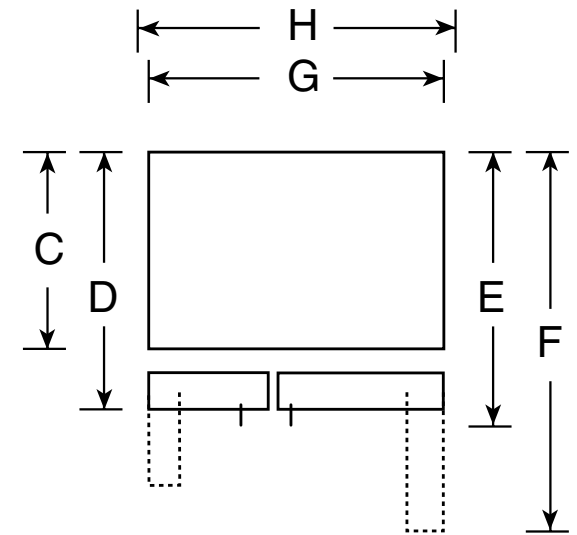

### Dimensions and Installation Information (in inches)

Overall Dimensions	Height to top of hinge (in.) <b>A</b>	<b>69-3/4</b>
	Height to top of case (in.) <b>B</b>	<b>68-3/4</b>
	Case depth without door (in.) <b>C†</b>	<b>23-7/8</b>
	Case depth less door handle (in.) <b>D†</b>	<b>26-3/4</b>
	Case depth with door handle (in.) <b>E†</b>	<b>29-1/4</b>
	Depth with fresh food door open 90° (in.) <b>F†</b>	<b>45-5/8</b>
	Width (in.) <b>G</b>	<b>35-3/4</b>
	Width with door open 90° inc. door handle (in.) <b>H</b>	<b>40-3/4</b>
Air Clearances	Each side (in.)	<b>1/8</b>
	Top (in.)	<b>1</b>
	Back (in.)	<b>1/2</b>

Top View

†Water hook-up fits in back air clearance when calculating installation depth.

If installed against a wall, allow clearance of 10-3/4" on freezer side to remove bin.

Clearance required to remove fresh food full-size pan without disassembling is 15".