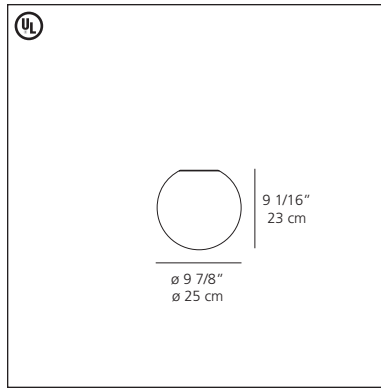

Dioscuri 25-35-42 wall/ceiling

Michele De Lucchi

Wall or ceiling mounted luminaires for diffused incandescent or fluorescent lighting, U.L. listed for wet locations and suitable for indoor and outdoor applications.

- a minimalistic design featuring a classic globe and a hidden supporting structure
- globe diffuser in etched white handblown glass
- concealed mounting plate in white polycarbonate
- mounting to standard electrical junction boxes
- newly redesigned to incorporate compact fluorescent option utilizing GU24 base with integrated ballast and lamp holder

Awards

Design Innovationen Design
Zentrum Nordrhein Westfalen
Reddot Design Award
2000 - Essen (Deutschland)

Design Plus Light + Buidling
2000 - Frankfurt am Main (Deutschland)

eco♥design

Dioscuri 25 wall/ceiling

incandescent source

- 1 x 100W (E26/A19).....

or

fluorescent source

- 1 x 13W (GX24q-1/T4).....

or

- 1 x 18W (GX24q-2/T4).....