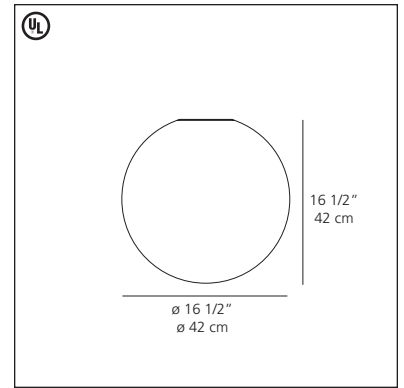

fluorescent source

- 1 x 18W (GX24q-2/T4).....

or

- 1 x 26W (GX24q-3/T4).....

Dioscuri 42 wall/ceiling