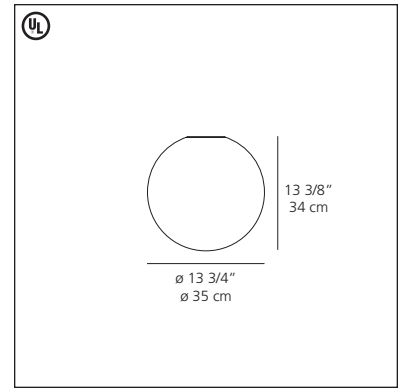

Dioscuri 35 wall/ceiling