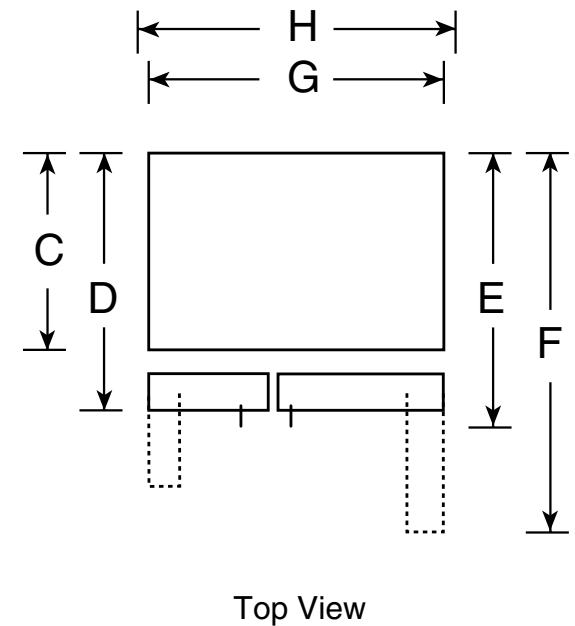

PSHF6YGX

GE Profile™ 25.5 Cu. Ft. Side-By-Side Refrigerator

Dimensions and Installation Information (in inches)

Overall Dimensions	Height to top of hinge (in.) A	69-3/8
	Height to top of case (in.) B	68-3/4
	Case depth without door (in.) C†	28
	Case depth less door handle (in.) D†	32-3/8
	Case depth with door handle (in.) E†	35
	Depth with fresh food door open 90° (in.) F†	50-1/8
	Width (in.) G	35-3/4
Air Clearances	Width with door open 90° inc. door handle (in.) H	43-1/2
	Each side (in.)	1/8
	Top (in.)	1
	Back (in.)	1

†Water hook-up fits in back air clearance when calculating installation depth.

If installed against a wall, allow clearance of 14-3/16" on freezer side to remove bin. To remove fresh food pans, remove door bins.

Clearance required to remove fresh food full-size pan without disassembling is 18-15/16".

Allow additional space for any necessary leveling adjustments.

For answers to your Monogram,® GE Profile™ or GE® appliance questions, visit our website at ge.com or call GE Answer Center® service, 800.626.2000.