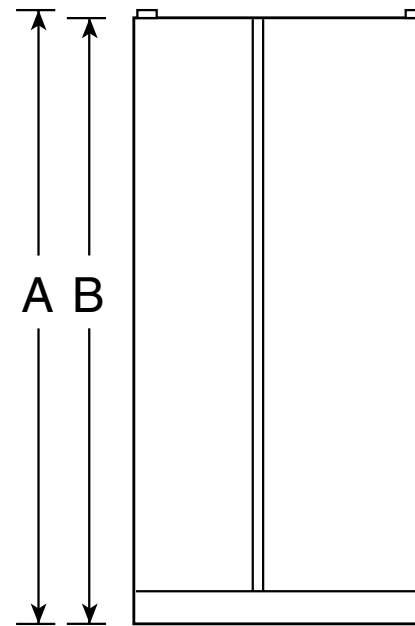

PSHF6YGX

GE Profile™ 25.5 Cu. Ft. Side-By-Side Refrigerator

Dimensions and Installation Information (in inches)

Overall Dimensions	Height to top of hinge (in.) A	69-3/8
	Height to top of case (in.) B	68-3/4
	Case depth without door (in.) C†	28
	Case depth less door handle (in.) D†	32-3/8
	Case depth with door handle (in.) E†	35
	Depth with fresh food door open 90° (in.) F†	50-1/8
	Width (in.) G	35-3/4
Air Clearances	Width with door open 90° inc. door handle (in.) H	43-1/2
	Each side (in.)	1/8
	Top (in.)	1
	Back (in.)	1

†Water hook-up fits in back air clearance when calculating installation depth.

If installed against a wall, allow clearance of 14-3/16" on freezer side to remove bin. To remove fresh food pans, remove door bins.

Clearance required to remove fresh food full-size pan without disassembling is 18-15/16".

Allow additional space for any necessary leveling adjustments.

For answers to your Monogram,® GE Profile™ or GE® appliance questions, visit our website at ge.com or call GE Answer Center® service, 800.626.2000.