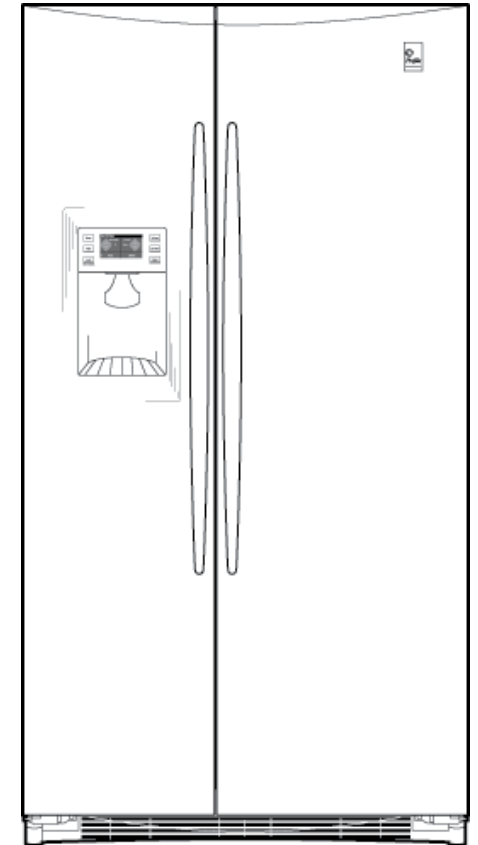

As an ENERGY STAR® partner, GE has determined that this product meets the ENERGY STAR guidelines for energy efficiency.

PSHF6YGX

GE Profile™ 25.5 Cu. Ft. Side-By-Side Refrigerator

Features and Benefits

- High-Gloss Finish with Top Bevel - Offers a smooth surface with contoured doors with a concealed hinge
- ClimateKeeper2™ System - Keeps food garden fresh longer, while protecting ice from odor transfer, with its unique dual-evaporator system
- LED Lighting - Casts a clean, beautiful light throughout the fresh food area of the refrigerator
- Color LCD Controls with Touch Screen - Makes it easy to control all the functions of the refrigerator with just a touch
- Integrated Dispenser with LED Lighting, PreciseFill & UltraFlow100 - Illuminates the dispenser and pours water in accurate increments or up to 100 ounces per minute
- QuickFreeze Setting - Provides faster, fresher freezing to maintain the flavor and quality of meats
- Electronic Beverage Center - Keeps beverages and treats icy cold and easily accessible
- CustomCool™ Technology - Chills in minutes, thaws in hours and keeps foods fresher, longer
- Slide 'n Store™ Full-Extension Freezer Baskets - Extends 12" to 16" beyond the cabinet, providing easy loading and unloading
- Quick Ice™ Option - Makes ice up to 50% faster than normal settings-ideal for entertaining
- TurboCool™ Setting - Cools the refrigerator quickly after frequent door openings
- Integrated Ice™ System - Frees up valuable freezer space; It tilts down, providing easy access to bulk ice
- Tilt-Out Freezer Door Bins - Move forward for convenient access
- Integrated Shelf Support System - Provides strong, yet flexible support
- Adjustable ClearLook™ Door Bins - Hold gallon-size containers with style and ease
- Model PSHF6YGXWW - White on white
- Model PSHF6YGXBB - Black on black