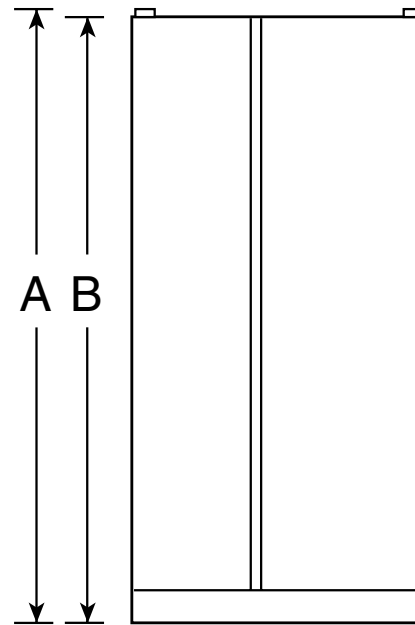

PSS26SHT

GE Profile™ 25.7 Cu. Ft. Stainless Side-By-Side Refrigerator with Refreshment Center

Dimensions and Installation Information (in inches)

Overall Dimensions	Height to top of hinge (in.) A	69-1/4
	Height to top of case (in.) B	68-3/4
	Case depth without door (in.) C†	28
	Case depth less door handle (in.) D†	32-1/4
	Case depth with door handle (in.) E†	34-7/8
	Depth with fresh food door open 90° (in.) F†	50-1/16
	Width (in.) G	35-3/4
Air Clearances	Width with door open 90° inc. door handle (in.) H	42-3/8
	Each side (in.)	1/8
	Top (in.)	1
	Back (in.)	1

Top View

†Water hook-up fits in back air clearance when calculating installation depth.

If installed against a wall, allow clearance of 14-3/16" on freezer side to remove bin. To remove fresh food pans, remove door bins.

Clearance required to remove fresh food full-size pan without disassembling is 18-15/16".

Allow additional space for any necessary leveling adjustments.

For answers to your Monogram®, GE Profile™ or GE® appliance questions, visit our website at ge.com or call GE Answer Center® service, 800.626.2000.