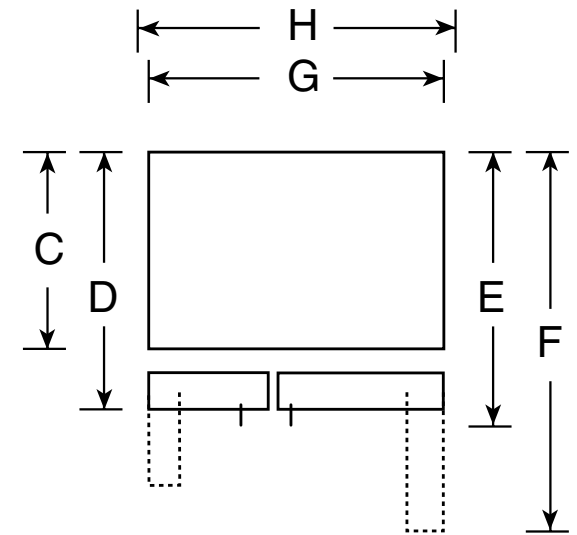

PSS26SHT

GE Profile™ 25.7 Cu. Ft. Stainless Side-By-Side Refrigerator with Refreshment Center

Dimensions and Installation Information (in inches)

Overall Dimensions	Height to top of hinge (in.) A	69-1/4
	Height to top of case (in.) B	68-3/4
	Case depth without door (in.) C†	28
	Case depth less door handle (in.) D†	32-1/4
	Case depth with door handle (in.) E†	34-7/8
	Depth with fresh food door open 90° (in.) F†	50-1/16
	Width (in.) G	35-3/4
Air Clearances	Width with door open 90° inc. door handle (in.) H	42-3/8
	Each side (in.)	1/8
	Top (in.)	1
	Back (in.)	1

Top View

†Water hook-up fits in back air clearance when calculating installation depth.

If installed against a wall, allow clearance of 14-3/16" on freezer side to remove bin. To remove fresh food pans, remove door bins.

Clearance required to remove fresh food full-size pan without disassembling is 18-15/16".

Allow additional space for any necessary leveling adjustments.

For answers to your Monogram®, GE Profile™ or GE® appliance questions, visit our website at ge.com or call GE Answer Center® service, 800.626.2000.

imagination at work

Listed by
Underwriters
Laboratories

Specification Revised 10/06

210345

PSS26SHT

GE Profile™ 25.7 Cu. Ft. Stainless Side-By-Side Refrigerator with Refreshment Center

Features and Benefits