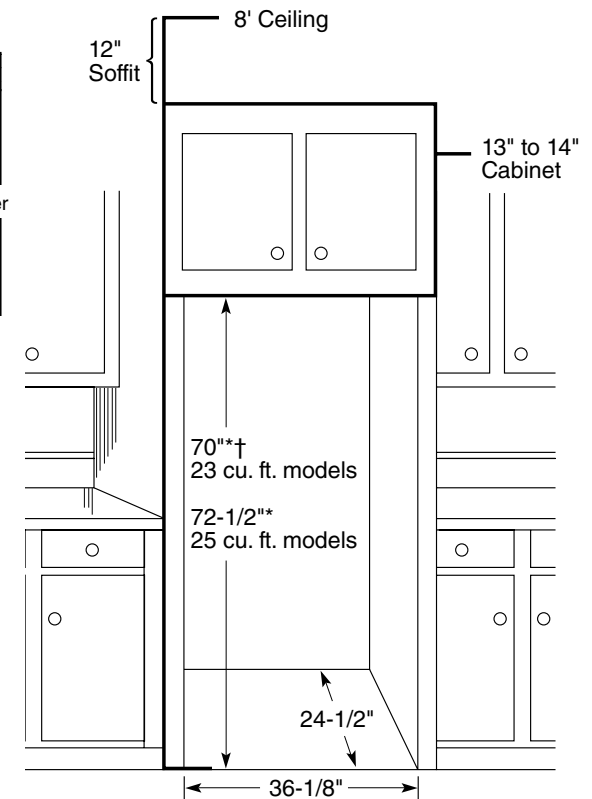

PSDF5RGX

GE Profile™ 24.6 Cu. Ft. Side-By-Side Refrigerator

Rough-In Dimensions and Installation Information (in inches)

Installation Tips to Maximize the Built-In Look

- All wall/floor molding should be removed prior to installation.
- Water recess on rear wall recommended to prevent water line damage. 48" minimum length, 1/4" diameter water line tubing recommended.
- When possible, recess both copper water line and electrical outlet. (See local codes)
- Front and rear leveling legs are adjustable for the built-in look. (See owner's manual)

*The rough-in dimensions of 70" for 23 cu. ft. models and 72-1/2" for 25 cu. ft. models are minimum and measured from the finished floor to top of opening (or the underside of the overhead cabinets). For Models with Trim Kit: If frameless style cabinets are planned for above the refrigerator, you may need to consider adding a maximum of 1/4" (70-1/4") to height of opening for 23 cu. ft. models and 1/8" (72-5/8") for 25 cu. ft. models to allow for additional clearance between the cabinet doors and the top of refrigerator trim when the cabinet doors are in open position.

†Model PSDW3YGX is 71-3/4"

For answers to your Monogram,® GE Profile™ or GE® appliance questions, visit our website at ge.com or call GE Answer Center® service, 800.626.2000.

imagination at work

Specification Created 6/08

210207