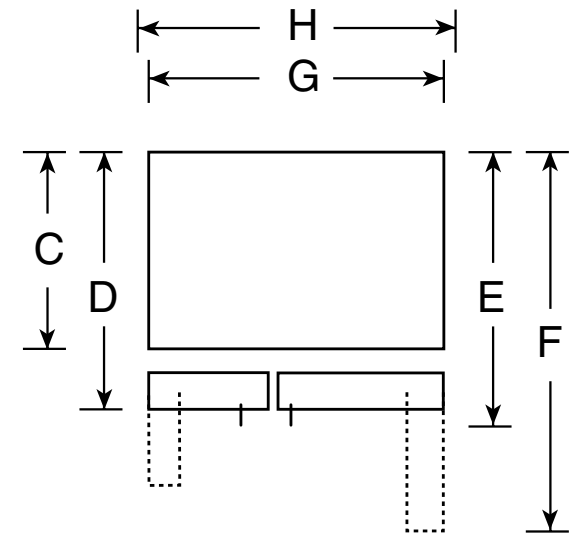

PSDF5RGX

GE Profile™ 24.6 Cu. Ft. Side-By-Side Refrigerator

Dimensions and Installation Information (in inches)

Overall Dimensions	Height to top of hinge (in.) A	72-1/8
	Height to top of case (in.) B	71-5/8
	Case depth without door (in.) C†	23-7/8
	Case depth less door handle (in.) D†	27-1/8
	Case depth with door handle (in.) E†	29-5/8
	Depth with fresh food door open 90° (in.) F†	46
	Width (in.) G	35-3/4
Air Clearances	Width with door open 90° inc. door handle (in.) H	41-3/8
	Each side (in.)	1/8
	Top (in.)	1
	Back (in.)	1

†Water hook-up fits in back air clearance when calculating installation depth.

If installed against a wall, allow clearance of 13-15/16" on freezer side to remove bin.

Clearance required to remove fresh food full-size pan without disassembling is 18-5/8".

Allow additional space for any necessary leveling adjustments.

For answers to your Monogram,® GE Profile™ or GE® appliance questions, visit our website at ge.com or call GE Answer Center® service, 800.626.2000.

Top View