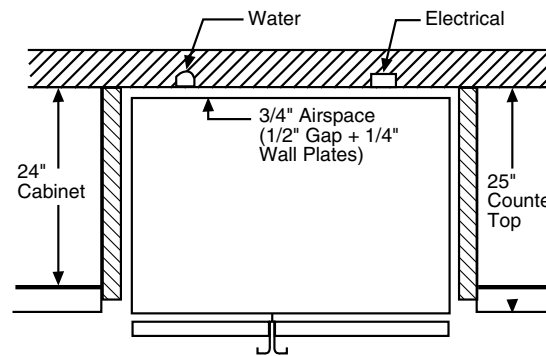

PSDF5RGX

GE Profile™ 24.6 Cu. Ft. Side-By-Side Refrigerator

Rough-In Dimensions and Installation Information (in inches)

Installation Tips to Maximize the Built-In Look

- All wall/floor molding should be removed prior to installation.
- Water recess on rear wall recommended to prevent water line damage. 48" minimum length, 1/4" diameter water line tubing recommended.
- When possible, recess both copper water line and electrical outlet. (See local codes)
- Front and rear leveling legs are adjustable for the built-in look. (See owner's manual)

*The rough-in dimensions of 70" for 23 cu. ft. models and 72-1/2" for 25 cu. ft. models are minimum and measured from the finished floor to top of opening (or the underside of the overhead cabinets). For Models with Trim Kit: If frameless style cabinets are planned for above the refrigerator, you may need to consider adding a maximum of 1/4" (70-1/4") to height of opening for 23 cu. ft. models and 1/8" (72-5/8") for 25 cu. ft. models to allow for additional clearance between the cabinet doors and the top of refrigerator trim when the cabinet doors are in open position.

†Model PSDW3YGX is 71-3/4"

For answers to your Monogram,® GE Profile™ or GE® appliance questions, visit our website at ge.com or call GE Answer Center® service, 800.626.2000.

imagination at work

Specification Created 6/08

210207