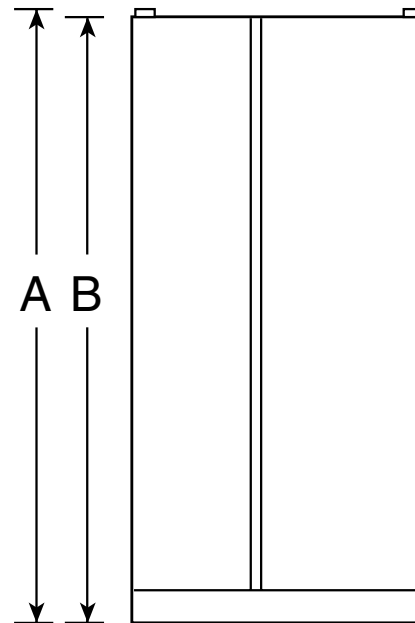

PSDF5RGX

GE Profile™ 24.6 Cu. Ft. Side-By-Side Refrigerator

Dimensions and Installation Information (in inches)

Overall Dimensions	Height to top of hinge (in.) A	72-1/8
	Height to top of case (in.) B	71-5/8
	Case depth without door (in.) C†	23-7/8
	Case depth less door handle (in.) D†	27-1/8
	Case depth with door handle (in.) E†	29-5/8
	Depth with fresh food door open 90° (in.) F†	46
	Width (in.) G	35-3/4
Air Clearances	Width with door open 90° inc. door handle (in.) H	41-3/8
	Each side (in.)	1/8
	Top (in.)	1
	Back (in.)	1

†Water hook-up fits in back air clearance when calculating installation depth.

If installed against a wall, allow clearance of 13-15/16" on freezer side to remove bin.

Clearance required to remove fresh food full-size pan without disassembling is 18-5/8".

Allow additional space for any necessary leveling adjustments.

For answers to your Monogram,® GE Profile™ or GE® appliance questions, visit our website at ge.com or call GE Answer Center® service, 800.626.2000.

Top View