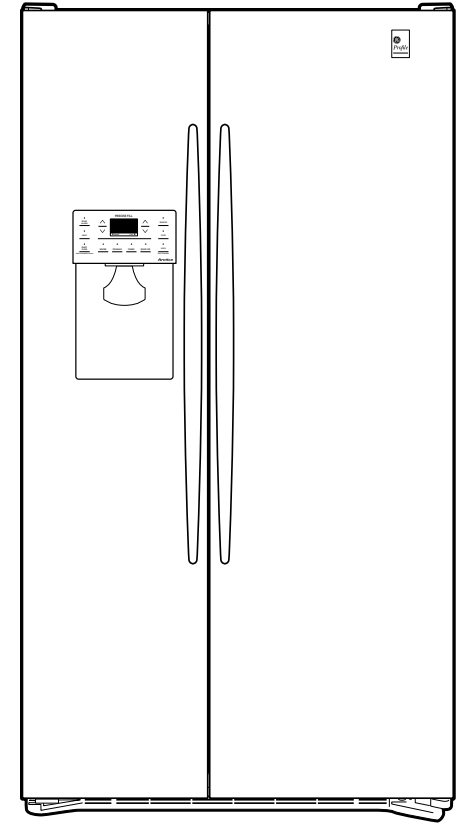

- Counter-Depth Design - Offers a built-in look without the built-in expense
- High-Gloss Finish - Provides sleek elegance with a smooth surface
- Integrated Dispenser with LED Lighting & UltraFlow100 - Illuminates the dispenser and pours up to 100 ounces of water per minute
- Quick Ice™ Option - Makes ice up to 50% faster than normal settings-ideal for entertaining
- TurboCool™ Setting - Cools the refrigerator quickly after frequent door openings
- Integrated Ice™ System - Frees up valuable freezer space; It tilts down, providing easy access to bulk ice
- Integrated Shelf Support System - Provides strong, yet flexible support
- Adjustable ClearLook™ Door Bins - Hold gallon-size containers with style and ease
- In-the-Door Beverage Rack - Conveniently located inside the refrigerator door to increase flexibility and to free up valuable shelf space
- Adjustable Slide-Out, Spillproof Glass Shelves - Raised edges help contain spills and slide-out shelves make clean up quick and easy
- GE Water Filtration System - Delivers clean great-tasting water and ice through the LightTouch! Dispenser
- FrostGuard™ Technology - Protects frozen items from freezer burn by monitoring freezer door openings and defrosting only when needed
- Premium Quiet Design - GE's most advanced sound control system
- Model PSDF5RGXBB - Black on black
- Model PSDF5RGXCC - Bisque on bisque
- Model PSDF5RGXWW - White on white

imagination at work