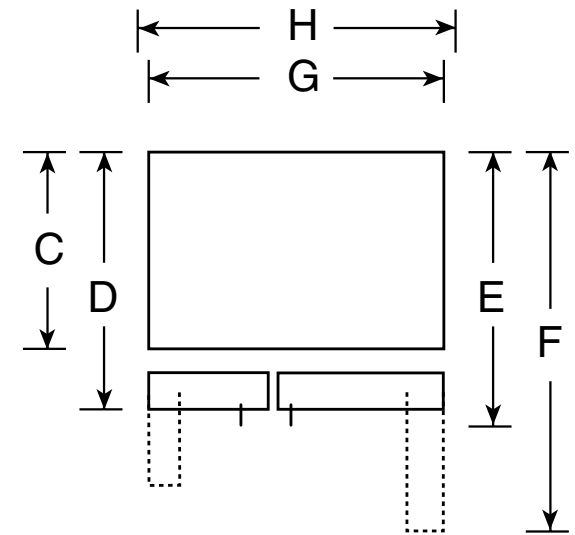

PSSS9RGX

GE Profile™ 28.5 Cu. Ft. Side-By-Side Refrigerator with Integrated Dispenser

Dimensions and Installation Information (in inches)

Overall Dimensions	Height to top of hinge (in.) A	69-5/8
	Height to top of case (in.) B	68-3/4
	Case depth without door (in.) C†	28
	Case depth less door handle (in.) D†	33-5/8
	Case depth with door handle (in.) E†	36-1/8
	Depth with fresh food door open 90° (in.) F†	50-1/16
	Width (in.) G	35-3/4
Air Clearances	Width with door open 90° inc. door handle (in.) H	45-1/2
	Each side (in.)	1/8
	Top (in.)	1
	Back (in.)	1

Top View

†Water hook-up fits in back air clearance when calculating installation depth.

If installed against a wall, allow clearance of 14-3/16" on freezer side to remove bin. To remove fresh food pans, remove door bins.