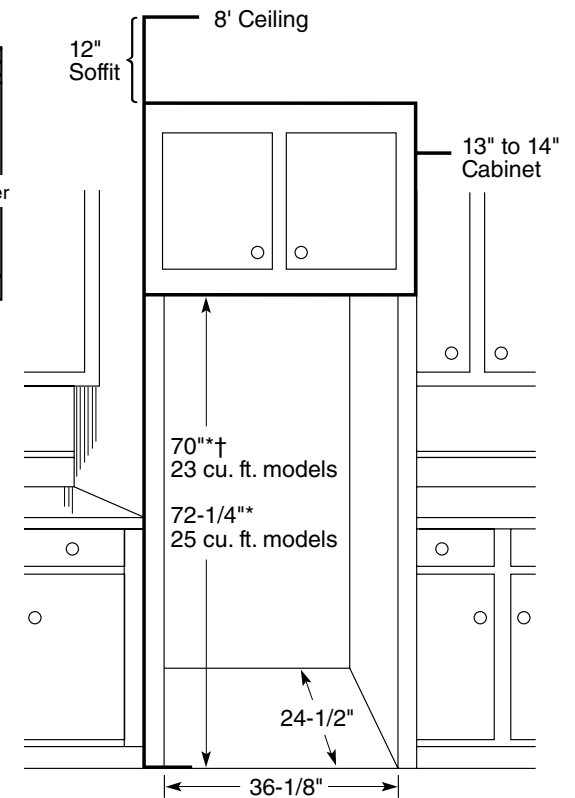

PCF23PGW

GE Profile™ Counter-Depth 23.2 Cu. Ft. Side-by-Side Refrigerator with Integrated Dispenser

Dimensions and Installation Information (in inches)

Overall Dimensions	Height to top of hinge (in.) A	69-1/4
	Height to top of case (in.) B	68-3/4
	Case depth without door (in.) C†	23-7/8
	Case depth less door handle (in.) D†	26-3/4
	Case depth with door handle (in.) E†	29-3/16
	Depth with fresh food door open 90° (in.) F†	45-9/16
	Width (in.) G	35-3/4
	Width with door open 90° inc. door handle (in.) H	41
Air Clearances	Each side (in.)	1/8
	Top (in.)	1
	Back (in.)	1/2

Front View

Top View

PCF23PGW

GE Profile™ Counter-Depth 23.2 Cu. Ft. Side-by-Side Refrigerator with Integrated Dispenser

Dimensions and Installation Information (in inches)

Installation Tips to Maximize the Built-In Look

- All wall/floor molding should be removed prior to installation.
- Water recess on rear wall recommended to prevent water line damage. 48" minimum length, 1/4" diameter water line tubing recommended.
- When possible, recess both copper water line and electrical outlet. (See local codes)
- Front and rear leveling legs are adjustable for the built-in look. (See owner's manual)

*The rough-in dimensions of 70-1/4"/72-1/4" are minimum and measured from the finished floor to top of opening (or the underside of the overhead cabinets) For Models with Trim Kit: If frameless style cabinets are planned for above the refrigerator, you may need to consider adding a maximum of 1/4" (70-1/2") to height of opening for 23 cu. ft. models and 1/8" (72-3/8") for 25 cu. ft. models to allow additional clearance between cabinet doors and top of refrigerator trim when cabinet doors are in open position.