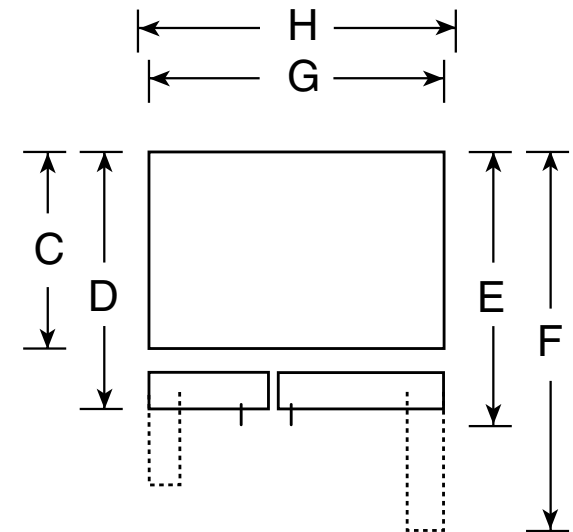

PCF23PGW

GE Profile™ Counter-Depth 23.2 Cu. Ft. Side-by-Side Refrigerator with Integrated Dispenser

Dimensions and Installation Information (in inches)

Overall Dimensions	Height to top of hinge (in.) A	69-1/4
	Height to top of case (in.) B	68-3/4
	Case depth without door (in.) C†	23-7/8
	Case depth less door handle (in.) D†	26-3/4
	Case depth with door handle (in.) E†	29-3/16
	Depth with fresh food door open 90° (in.) F†	45-9/16
	Width (in.) G	35-3/4
	Width with door open 90° inc. door handle (in.) H	41
Air Clearances	Each side (in.)	1/8
	Top (in.)	1
	Back (in.)	1/2

†Water hook-up fits in back air clearance when calculating installation depth.

If installed against a wall, allow clearance of 14-3/16" on freezer side to remove bin.

Clearance required to remove fresh food full-size pan without disassembling is 18-15/16".

Allow additional space for any necessary leveling adjustments.

For answers to your Monogram®, GE Profile™ or GE® appliance questions, visit our website at ge.com or call GE Answer Center® service, 800.626.2000.

Top View