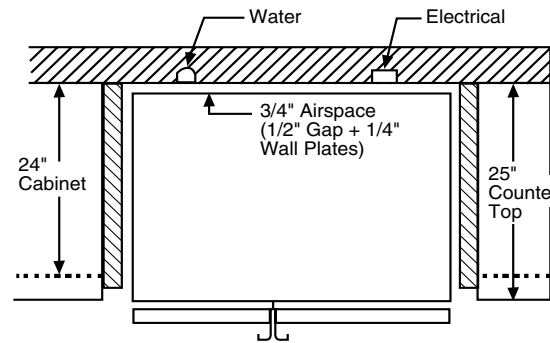

Front View

Top View

PCF23PGW

GE Profile™ Counter-Depth 23.2 Cu. Ft. Side-by-Side Refrigerator with Integrated Dispenser

Dimensions and Installation Information (in inches)

Installation Tips to Maximize the Built-In Look

- All wall/floor molding should be removed prior to installation.
- Water recess on rear wall recommended to prevent water line damage. 48" minimum length, 1/4" diameter water line tubing recommended.
- When possible, recess both copper water line and electrical outlet. (See local codes)
- Front and rear leveling legs are adjustable for the built-in look. (See owner's manual)

*The rough-in dimensions of 70-1/4"/72-1/4" are minimum and measured from the finished floor to top of opening (or the underside of the overhead cabinets) For Models with Trim Kit: If frameless style cabinets are planned for above the refrigerator, you may need to consider adding a maximum of 1/4" (70-1/2") to height of opening for 23 cu. ft. models and 1/8" (72-3/8") for 25 cu. ft. models to allow additional clearance between cabinet doors and top of refrigerator trim when cabinet doors are in open position.