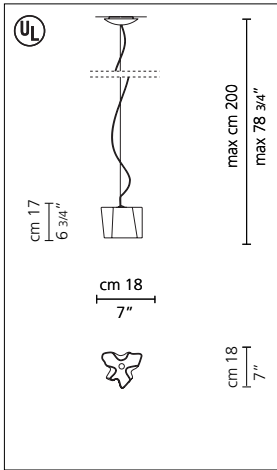

Logico micro suspension

Logico micro suspension single

incandescent source

• 1x60W (E12/G16 1/2)