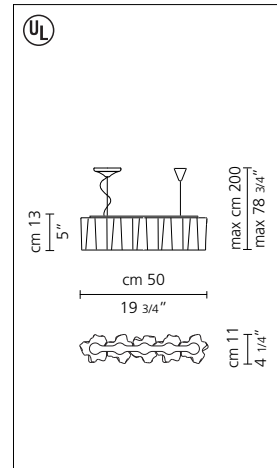

Logico nano suspension quintuple linear