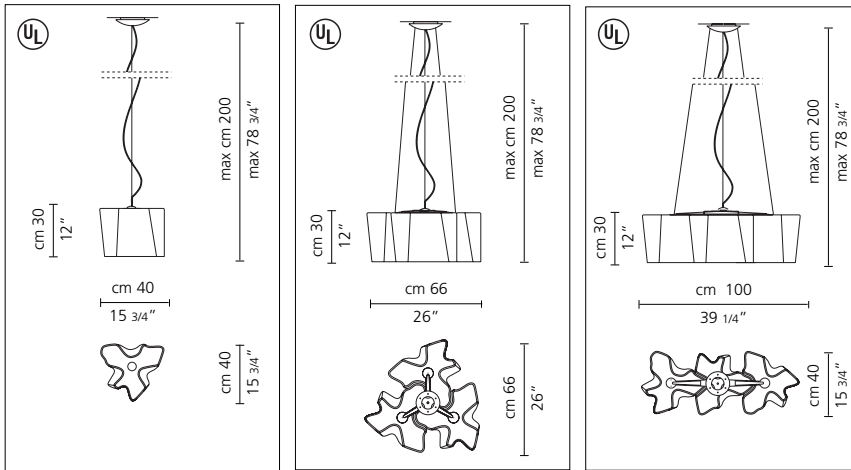

- diffuser(s) in handblown glass with satined finish
- diffuser(s) supporting frame in die-cast aluminum with pale grey matte lacquered finish
- frame supporting cables in stainless steel
- ceiling canopy in steel with pale grey thermoplastic cover
- mounting to standard electrical junction boxes and with provision for additional concealed ceiling fastening for triple configurations
- mounting to Lightolier or Halo track for Logico nano track

Logico micro suspension single

Logico micro susp. triple nested

Logico micro susp. triple linear

Logico micro susp. quad. nested

Logico nano suspension single

Logico nano susp. quintuple linear

Logico nano track

Logico suspension

Logico suspension single

Logico suspension triple nested

Logico suspension triple linear

- | | | |
|--|--|--|
| incandescent source
• 1x150W (E26/A21)..... | incandescent source
• 3x150W (E26/A21)..... | incandescent source
• 3x150W (E26/A21)..... |
| or | or | or |
| • 1x150W (A26/G40)..... | • 3x150W (E26/G40)..... | • 3x150W (E26/G40)..... |