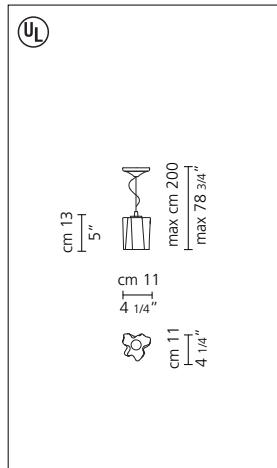

Logico mini suspension

Logico mini suspension single

Logico mini suspension triple nested

Logico mini suspension triple linear

Logico mini susp. quadruple nested

- | | | | |
|--|--|--|--|
| incandescent source
• 1x100W (E26/A19)..... | incandescent source
• 3x100W (E26/A19)..... | incandescent source
• 3x100W (E26/A19)..... | incandescent source
• 4x100W (E26/A19)..... |
| or | or | or | or |
| • 1x100W (E26/G25)..... | • 3x100W (E26/G25)..... | • 3x100W (E26/G25)..... | • 4x100W (E26/G25)..... |

Logico micro suspension

Logico micro suspension single

incandescent source

• 1x60W (E12/G16 1/2)

Logico micro suspension triple nested

incandescent source

• 3x60W (E12/G16 1/2)

Logico micro suspension triple linear

incandescent source

• 3x60W (E12/G16 1/2)

Logico micro susp. quadruple nested

incandescent source

• 4x60W (E12/G16 1/2)

Logico nano suspension

Logico nano suspension single with ceiling canopy or track adaptor