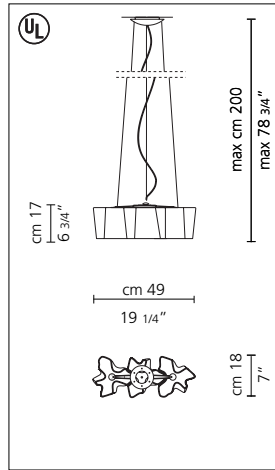

Logico suspension

Logico suspension single

Logico suspension triple nested

Logico suspension triple linear

- | | | |
|--|--|--|
| incandescent source
• 1x150W (E26/A21)..... | incandescent source
• 3x150W (E26/A21)..... | incandescent source
• 3x150W (E26/A21)..... |
| or | or | or |
| • 1x150W (A26/G40)..... | • 3x150W (E26/G40)..... | • 3x150W (E26/G40)..... |

Logico mini suspension

Logico mini suspension single

Logico mini suspension triple nested

Logico mini suspension triple linear

Logico mini susp. quadruple nested

- | | | | |
|--|--|--|--|
| incandescent source
• 1x100W (E26/A19)..... | incandescent source
• 3x100W (E26/A19)..... | incandescent source
• 3x100W (E26/A19)..... | incandescent source
• 4x100W (E26/A19)..... |
| or | or | or | or |
| • 1x100W (E26/G25)..... | • 3x100W (E26/G25)..... | • 3x100W (E26/G25)..... | • 4x100W (E26/G25)..... |

Logico micro suspension

Logico micro suspension single

incandescent source

• 1x60W (E12/G16 1/2)

Logico micro suspension triple nested

incandescent source

• 3x60W (E12/G16 1/2)

Logico micro suspension triple linear