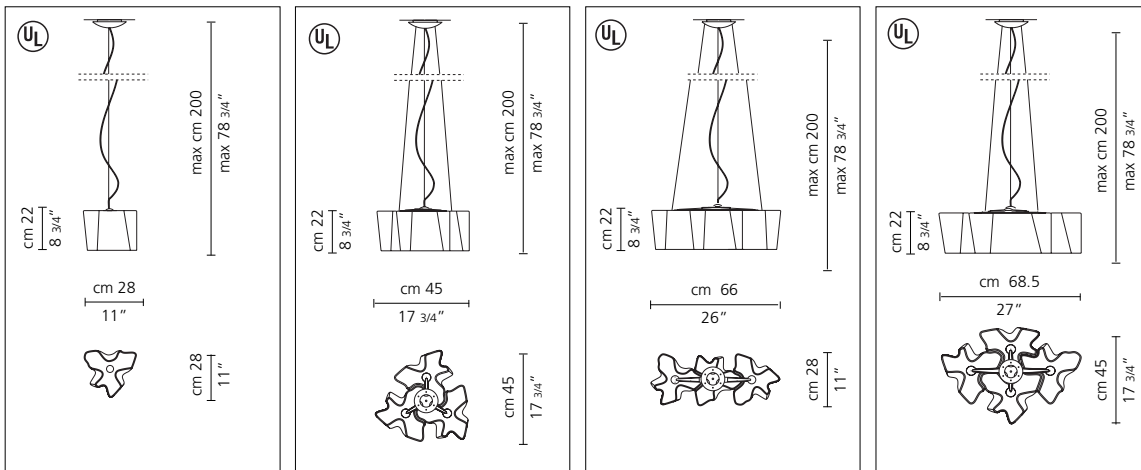

Logico micro suspension single

Logico micro susp. triple nested

Logico micro susp. triple linear

Logico micro susp. quad. nested

Logico nano suspension single

Logico nano susp. quintuple linear

Logico nano track

Logico suspension

Logico suspension single

Logico suspension triple nested

Logico suspension triple linear

- | | | |
|--|--|--|
| incandescent source
• 1x150W (E26/A21)..... | incandescent source
• 3x150W (E26/A21)..... | incandescent source
• 3x150W (E26/A21)..... |
| or | or | or |
| • 1x150W (A26/G40)..... | • 3x150W (E26/G40)..... | • 3x150W (E26/G40)..... |

Logico mini suspension

Logico mini suspension single

Logico mini suspension triple nested

Logico mini suspension triple linear

Logico mini susp. quadruple nested

- | | | | |
|--|--|--|--|
| incandescent source
• 1x100W (E26/A19)..... | incandescent source
• 3x100W (E26/A19)..... | incandescent source
• 3x100W (E26/A19)..... | incandescent source
• 4x100W (E26/A19)..... |
| or | or | or | or |
| • 1x100W (E26/G25)..... | • 3x100W (E26/G25)..... | • 3x100W (E26/G25)..... | • 4x100W (E26/G25)..... |