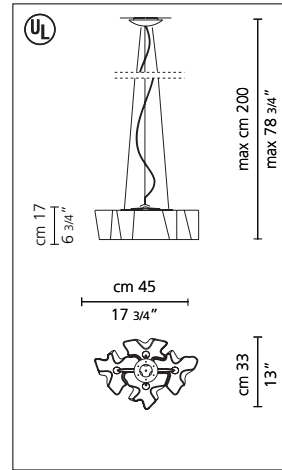

Logico micro susp. quadruple nested