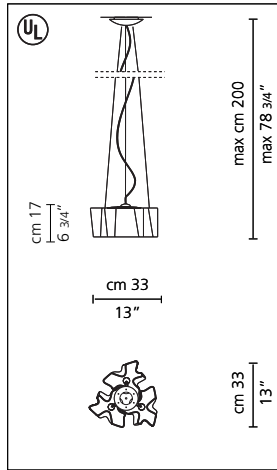

Logico micro suspension triple nested

incandescent source

• 3x60W (E12/G16 1/2)