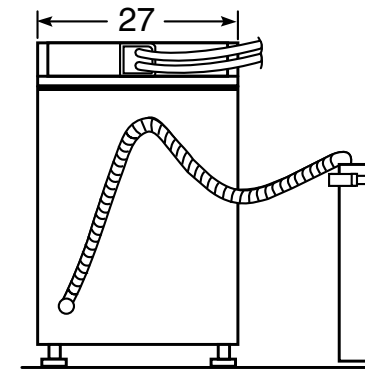

Rear View

For answers to your Monogram®, GE Profile™ or GE® appliance questions, visit our website at ge.com or call GE Answer Center® service, 800.626.2000.

imagination at work

Listed by
Underwriters
Laboratories