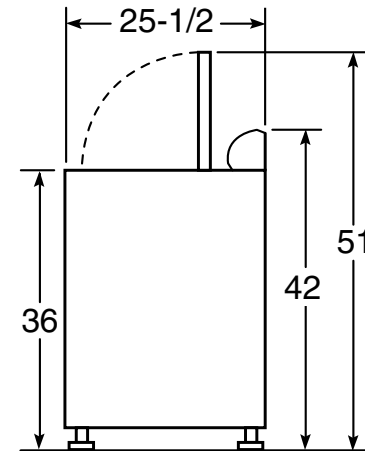

## GE® Energy Star® 3.5 Cu. Ft. King-Size Capacity Washer with Stainless Steel Basket

**Electrical Rating:** 120V, 60Hz, 10A

**Note:** Washer wall outlet must be located within 36" of service code entry. Wall outlet must not be located behind dryer.

**Installation Information:** Before installing, consult installation instructions packed with product for current dimensional data.