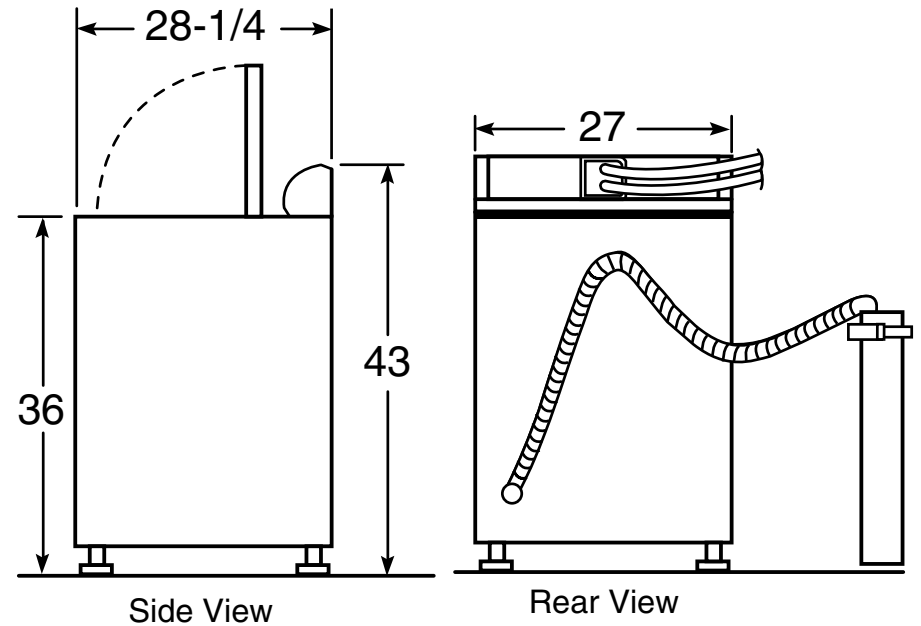

WPGT9150H

GE Profile™ High-Efficiency Topload Washer

Dimensions and Installation Information (in inches)

Circuit Requirements: An individual, properly-grounded branch circuit, with a three-prong grounding-type receptacle, protected by a 15 or 20 amp circuit breaker or a time-delay fuse, is required.

Electrical Rating: 115V, 60Hz, 10A

Note: Washer wall outlet must be located within 36" of service code entry. Wall outlet must not be located behind dryer.

Installation Information: Before installing, consult installation instructions packed with product for current dimensional data.