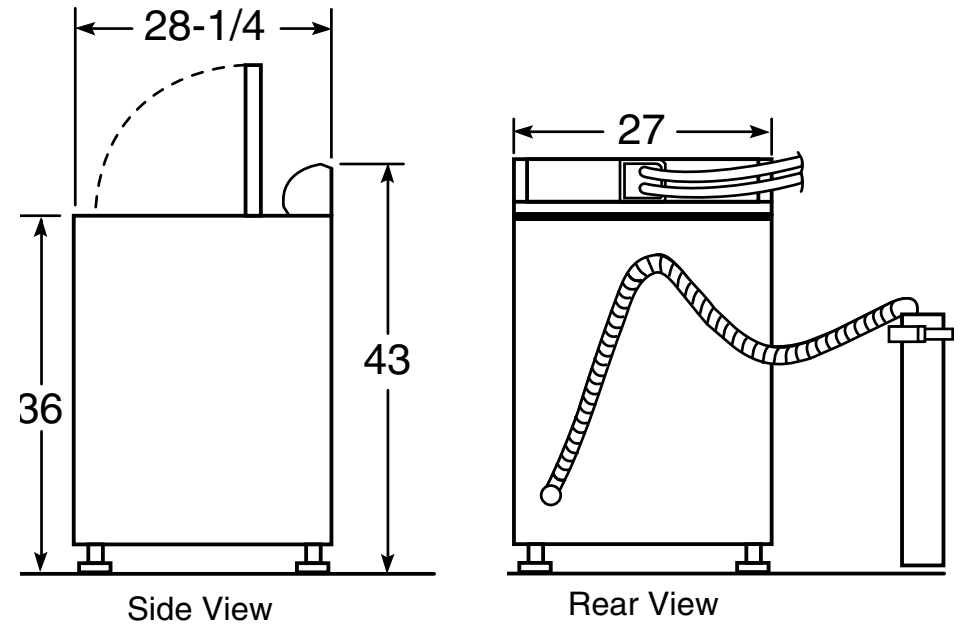

WPGT9360E

GE Profile Harmony™ 4.0 Cu. Ft. Capacity King-Size Washer with Stainless Steel Basket

Dimensions and Installation Information (in inches)

Circuit Requirements: An individual, properly-grounded branch circuit, with a three-prong grounding-type receptacle, protected by a 15 or 20 amp circuit breaker or a time-delay fuse, is required.

Electrical Rating: 115V, 60Hz, 10A

Note: Washer wall outlet must be located within 36" of service code entry. Wall outlet must not be located behind dryer.

Installation Information: Before installing, consult installation instructions packed with product for current dimensional data.

For answers to your Monogram®, GE Profile™ or GE® appliance questions, visit our website at ge.com or call GE Answer Center® service, 800.626.2000.

WPGT9360E

GE Profile Harmony™ 4.0 Cu. Ft. Capacity King-Size Washer with Stainless Steel Basket