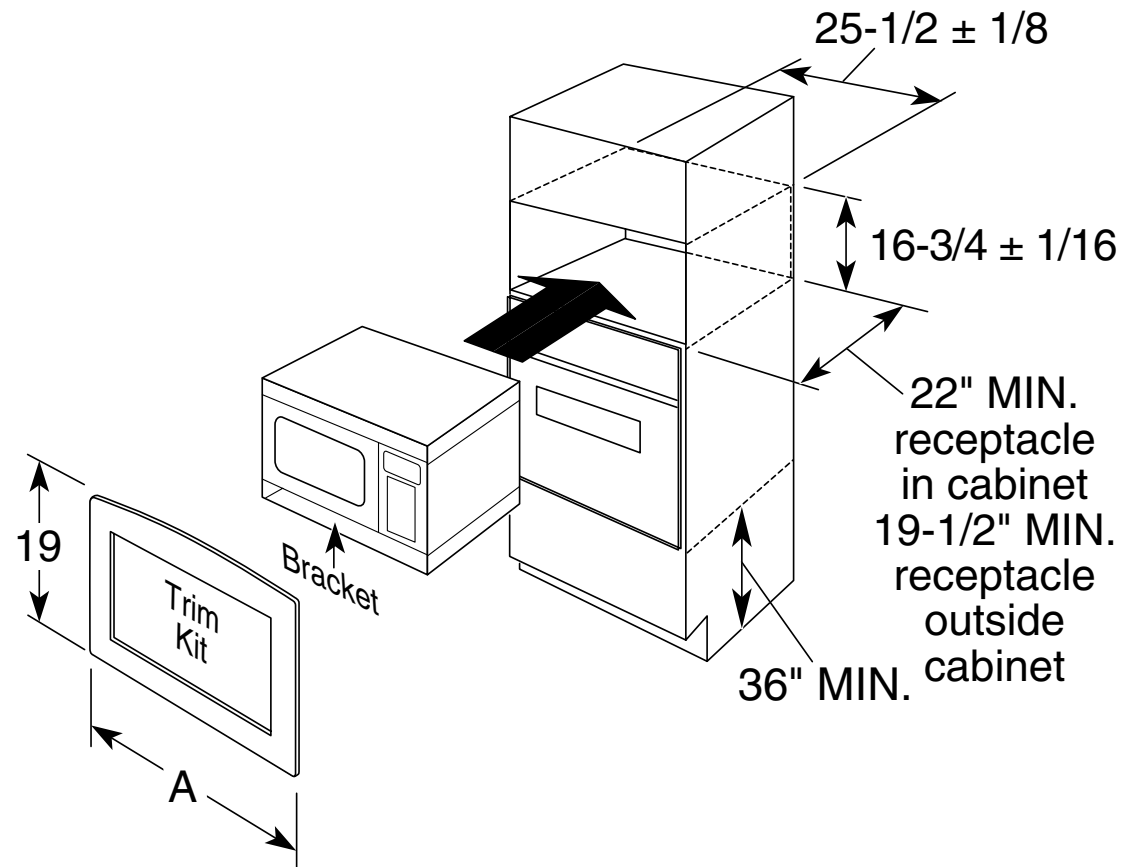

JEB1860DM

GE 1.8 Cu. Ft. Countertop Microwave Oven

Dimensions and Installation Information (in inches)

Exterior Dimensions (in inches)	
W x H x D	23-7/8 x 13-9/16 x 18-13/16

Accessory Trim Kits	"A"	Trim Kits
30" Deluxe	29-3/4"	JX2030DMWW/CC/BB
27" Deluxe	26-5/8"	JX2027DMWW/CC/BB

Optional Accessory Trim Kits for 1.8 GE Microwave Ovens (Available at additional cost)

For a custom built-in appearance, these kits allow built-in installation of the countertop microwave oven into a wall or cabinet alone and are U.L. approved for installation over a GE single electric wall oven. These kits should not be installed over a gas wall oven.

Note: 120V, 60-cycle, grounded power receptacle location optional on back within cabinet opening.

Installation Information: This information is not intended to be used for installing unit described. Before installing, consult installation instructions packed with product/kit for current dimensional data.

For answers to your Monogram,® GE Profile™ or GE® appliance questions, visit our website at ge.com or call GE Answer Center® service, 800.626.2000.