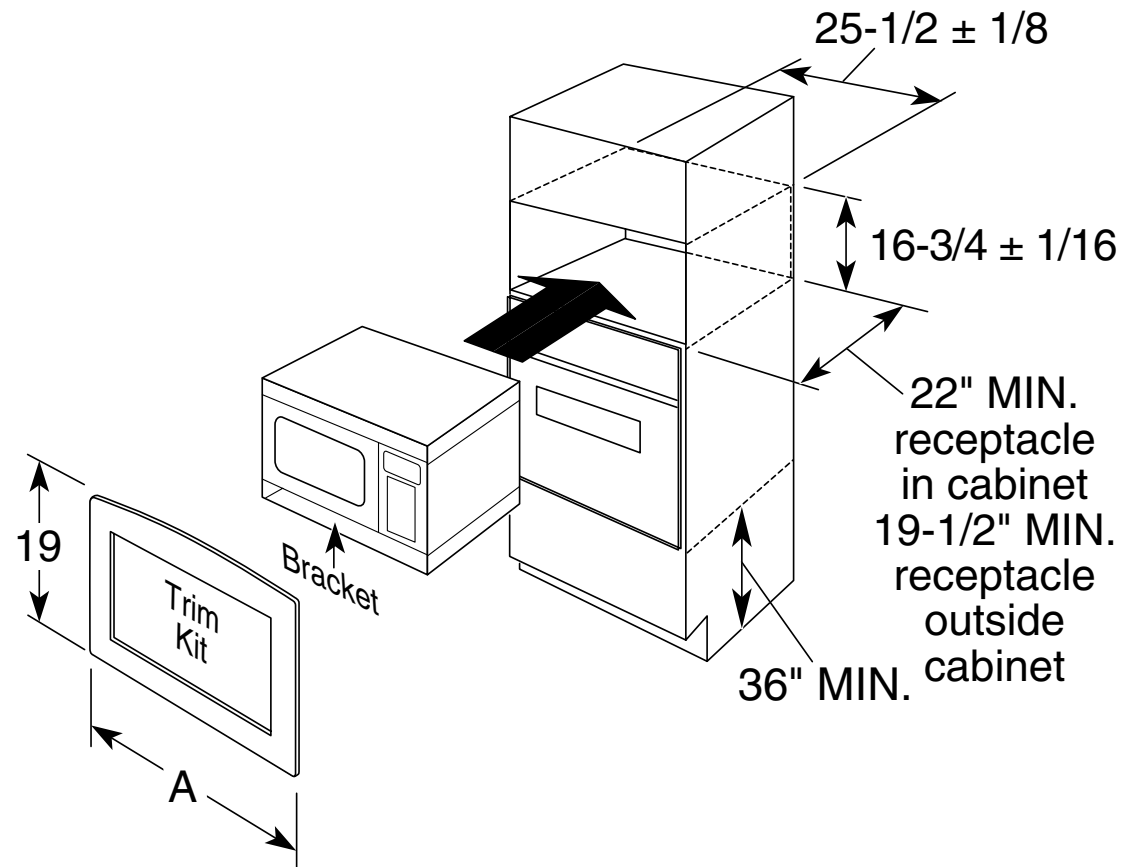

JEB1860SM

GE 1.8 Cu. Ft. Countertop Microwave Oven

Dimensions and Installation Information (in inches)

Exterior Dimensions (in inches)	
W x H x D	23-7/8 x 13-9/16 x 18-13/16

Accessory Trim Kits	"A"	Trim Kits
30" Deluxe	29-3/4"	JX2030SMSS
27" Deluxe	26-5/8"	JX2027SMSS

Optional Accessory Trim Kits for 1.8 GE Microwave Ovens (Available at additional cost)

For a custom built-in appearance, these kits allow built-in installation of the countertop microwave oven into a wall or cabinet alone and are U.L. approved for installation over a GE single electric wall oven. These kits should not be installed over a gas wall oven.

Note: 120V, 60-cycle, grounded power receptacle location optional on back within cabinet opening.

Installation Information: This information is not intended to be used for installing unit described. Before installing, consult installation instructions packed with product/kit for current dimensional data.

For answers to your Monogram®, GE Profile™ or GE® appliance questions, visit our website at ge.com or call GE Answer Center® service, 800.626.2000.