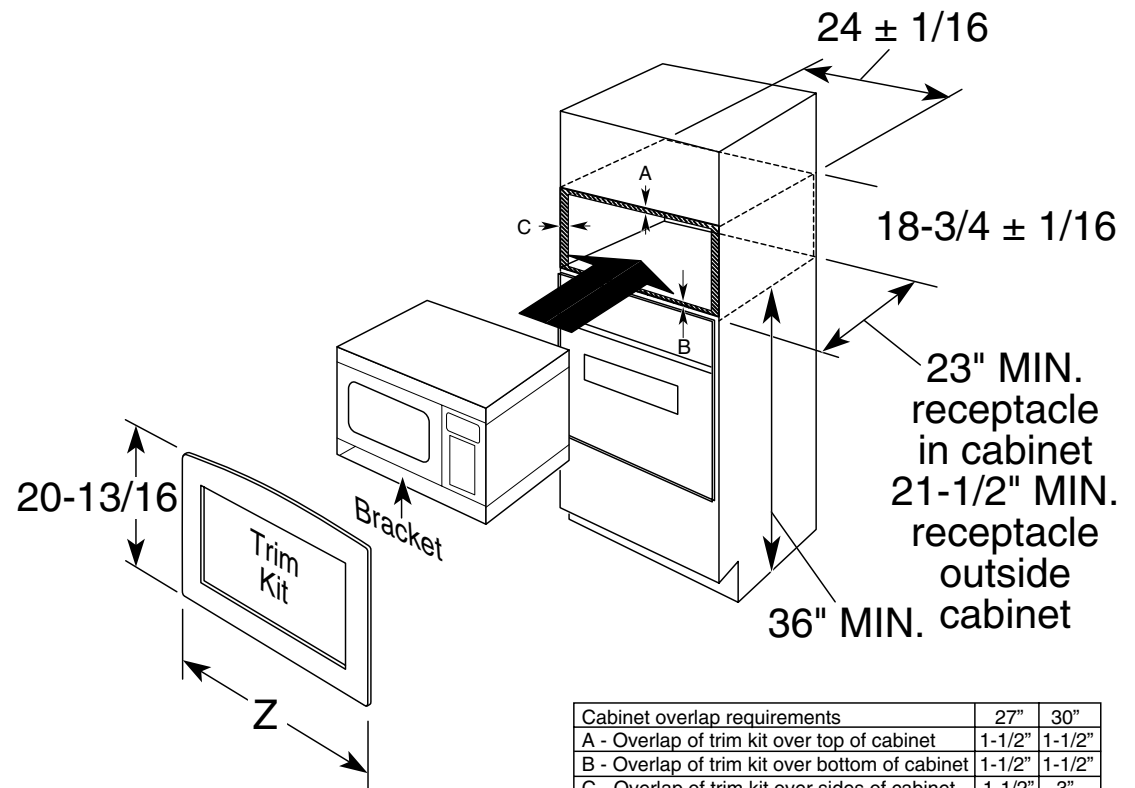

PEB1590SM

GE Profile™ 1.5 Cu. Ft. Countertop Convection/Microwave Oven

Dimensions and Installation Information (in inches)

Exterior Dimensions (in inches)	
W x H x D	22-5/8 x 14-7/8 x 19-7/8

Accessory trim kits	"Z"	Trim Kits	Max Height
30" Deluxe	29-3/4"	JX1530SMSS	21"
27" Deluxe	26-7/8"	JX1527SMSS	21"

Note: 120V, 60-cycle, grounded power receptacle location optional on back within cabinet opening.

Installation Information: This information is not intended to be used for installing unit described. Before installing, consult installation instructions packed with product/kit for current dimensional data.

PEB1590SM

GE Profile™ 1.5 Cu. Ft. Countertop Convection/Microwave Oven

Dimensions and Installation Information (in inches)

Features and Benefits

- 1.5 Cu. Ft. Capacity - 1000 Watts (IEC-705 test procedure)
- Convection Cooking Controls - Produces flavorful and beautifully browned results
- Control Dial - Allows quick, easy adjustment of time and temperature settings
- Sensor Cooking Controls - Automatically adjust the time and power for exceptional cooking results
- Optional Trim Kit - Offers a built-in appearance of a countertop model
- Removable Oven Rack - Makes multi-dish cooking possible
- Turntable - Continually rotates food to ensure even cooking
- Auto and Time Defrost - Automatically defrosts for a specified amount of time
- Model PEB1590SMSS – Stainless steel