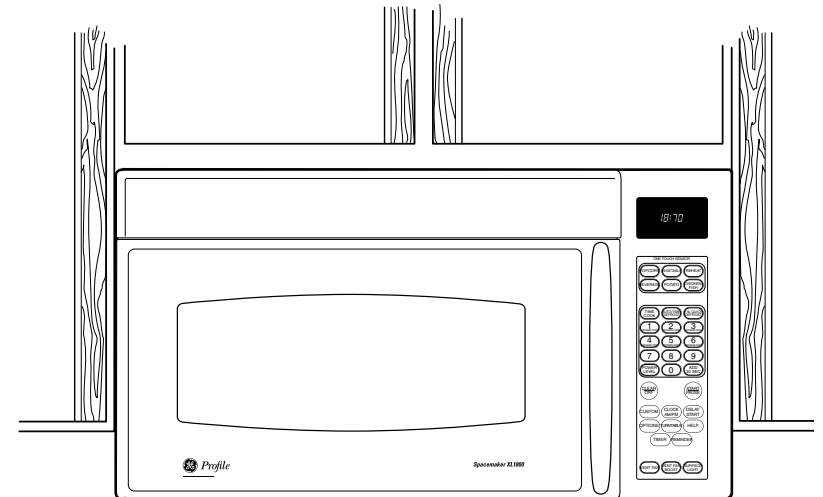

JVM1871SK

GE Profile™ Spacemaker® 1.8 Cu. Ft. Over-the-Range Microwave Oven

Features and Benefits

- 1.8 Cu. Ft. Cavity/Powerful 1100 Watts*
- Electronic Touch Controls
- Custom Pad and One Touch Sensor Cooking Controls for Chicken, Fish, Beverage, Popcorn, Potatoes, Reheat and Vegetables
- Recessed Turntable (On/Off) and Two Cooking Racks
- SmartControl System with Interactive Two Line, Biligual Electric Scrolling Digital Display
- Auto Defrost/Time Defrost/1 Lb. Quick Defrost
- Delay Start with Reminder
- Clock and AM/PM Pad
- Display On/Off
- Express Cook (1-6 mins.) with Instant-On Controls
- CircuWave™ 1100 with 10 Power Levels
- Cooking Complete Reminder with Beeper Volume Control
- Easy Mount Installation
- Bright View Window and Sculptured Handle
- Non-Vented Model
- Model JVM1871SK – Stainless steel

*IEC-705 Test Procedure

imagination at work

Listed by
Underwriters
Laboratories