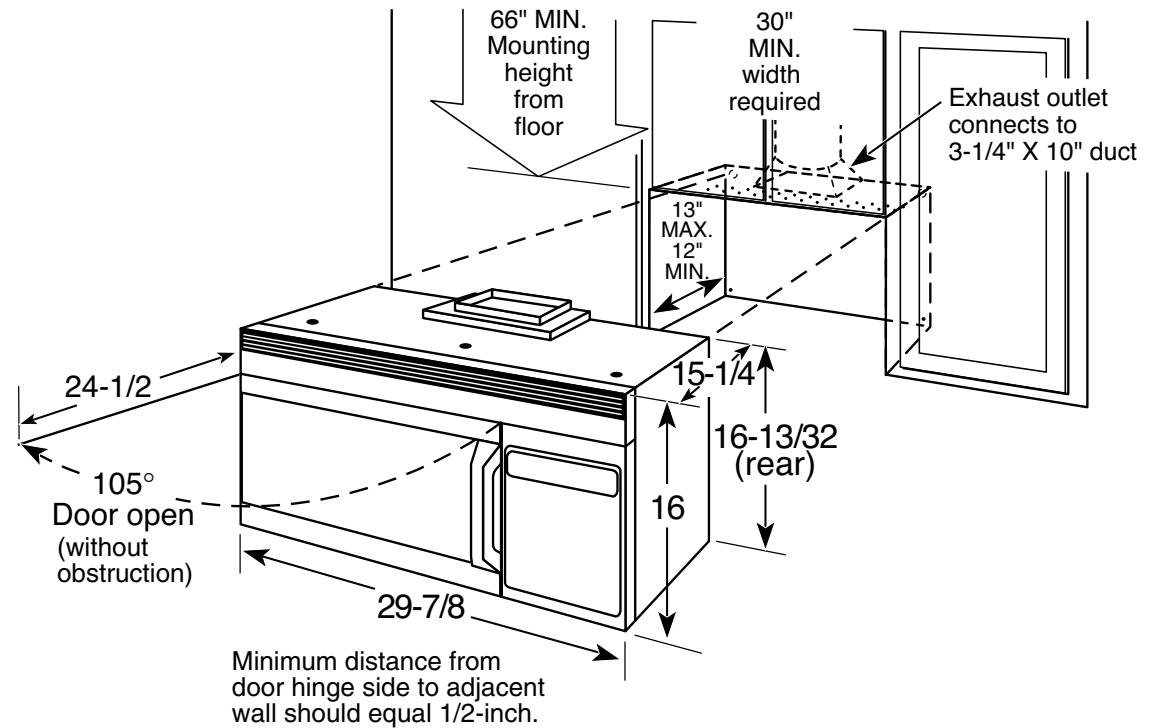

JVM1871SK

GE Profile™ Spacemaker® 1.8 Cu. Ft. Over-the-Range Microwave Oven

Dimensions and Installation Information (in inches)

Note: Requires 120V grounded outlet. Electrical receptacle must be located in cabinet above Spacemaker microwave oven. No additional wiring, venting or cabinet rebuilding necessary in many cases. Complete detailed, easy-to-follow installation instructions and convenient full-size templates are packed with the Spacemaker microwave oven.

Important Information: When installing the Spacemaker microwave oven over a range, allow minimum of 2" from bottom of Spacemaker microwave oven to top of range backguard to allow for removal of light covers.

Installation Information: This information is not intended to be used for installing unit described. Before installing, consult installation instructions packed with product/kit for current dimensional data.

For answers to your Monogram®, GE Profile™ or GE® appliance questions, visit our website at ge.com or call GE Answer Center® service, 800.626.2000.

imagination at work

Listed by
Underwriters
Laboratories