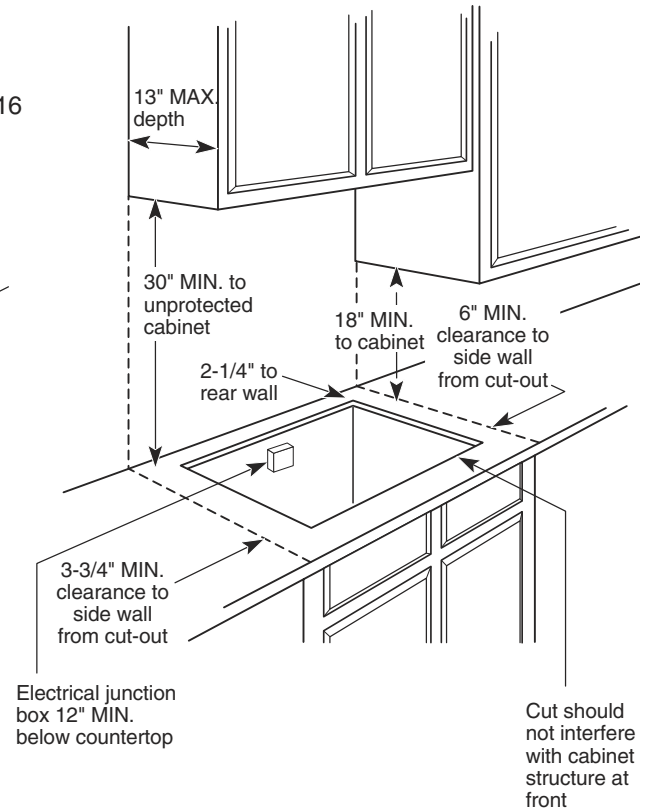

Gas Connection

Dimension and installation information are shown in inches.