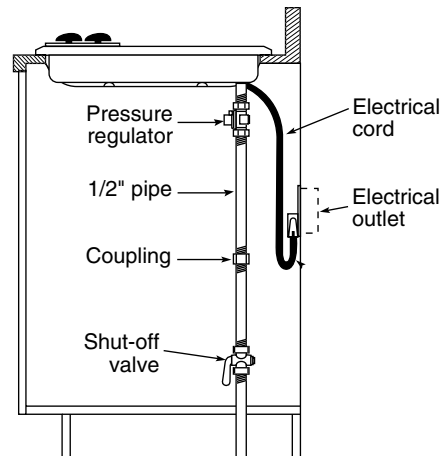

Note: If installing with a GE Profile™ Telescopic Downdraft System, consult both cooktop and downdraft installation instructions packed with product before installing. Cooktop gas/electric supply may need to be re-routed to install downdraft.

Electrical Rating: 120V, 60Hz, 5A

Installation With Single Wall Oven Information:

30" Gas Cooktops are approved for use over select GE 27" and 30" Wall Ovens and Warming Drawers. 30" and 36" Gas cooktops are approved for use over 30" Wall Ovens and Warming Drawers. Refer to cooktop and wall oven/warming drawer installation instructions packed with product for current dimensional data.

Gas Connection

Dimension and installation information are shown in inches.

Specification Created 11/04

330345

JGP630WEK/CEK/BEK

GE® 36" Built-In Gas Cooktop

Features and Benefits

- Deep Recessed Cooktop - Designed with a recessed surface to help contain spills and make cleaning easy
- Sealed Cooktop Burners - Eliminates the space between the burners and the cooktop to help contain spills and boil over liquids, ensuring easy cleanup
- High Output Burner - Provides a powerful burner output for efficient heat-up and boiling
- Precise Simmer Burner - Delivers a low setting of 140 degrees, ideal for delicate foods and sauces
- Continuous Grates - Provide a flat, sturdy surface allowing easy movement of pans between burners
- Dishwasher-Safe Grates and Knobs - Feature durable construction for worry-free, effortless cleaning and maintenance
- Medium Cast Grates - Constructed from a durable cast iron material for long-lasting performance and reliability
- Electronic Pilotless Ignition - Provides reliable burner ignition operation, eliminating the need for a standing pilot
- Model JGP630WEKWW - White on white
- Model JGP630CEKCC - Bisque on bisque
- Model JGP630BEKBB - Black on black