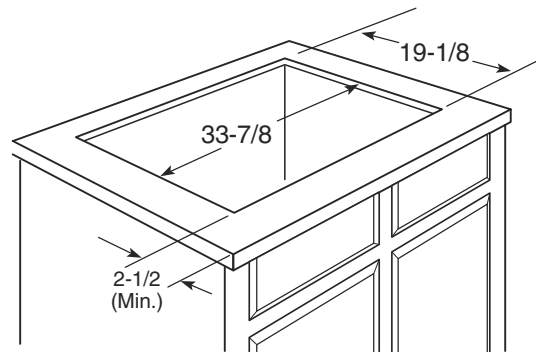

JGP630WEK/CEK/BEK

GE® 36" Built-In Gas Cooktop

Dimensions and Installation Information

AGA Requirement: All gas cooktop models require 7/16" free area below cooktop height to combustible material. Requires 18" minimum from countertop to adjacent overhead cabinets.

Note: If installing with a GE Profile™ Telescopic Downdraft System, consult both cooktop and downdraft installation instructions packed with product before installing. Cooktop gas/electric supply may need to be re-routed to install downdraft.

Electrical Rating: 120V, 60Hz, 5A

Installation With Single Wall Oven Information:

30" Gas Cooktops are approved for use over select GE 27" and 30" Wall Ovens and Warming Drawers. 30" and 36" Gas cooktops are approved for use over 30" Wall Ovens and Warming Drawers. Refer to cooktop and wall oven/warming drawer installation instructions packed with product for current dimensional data.

Installation Information: Before installing, consult installation instructions, packed with product, for current dimensional data.

For answers to your Monogram®, GE Profile™ or GE® appliance questions, visit our website at ge.com or call GE Answer Center® service, 800.626.2000.